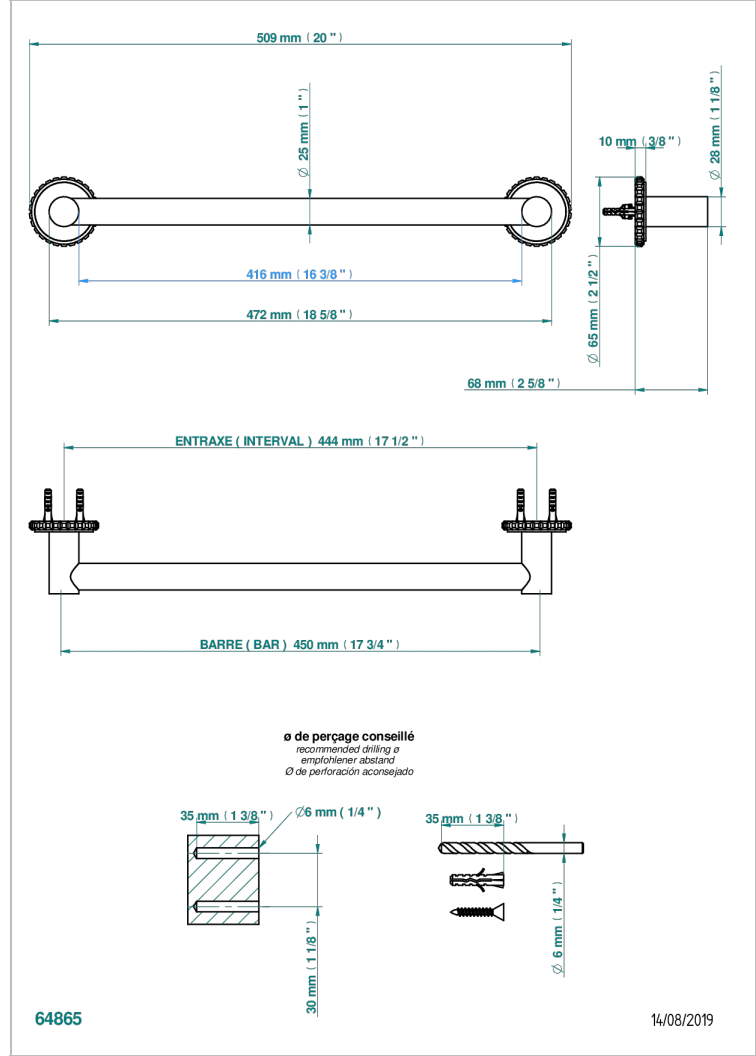

SYSTEM CRYSTAL

G9J-526/45

Bath towel holder, length: 450 mm

CHARACTERISTIC

- System Crystal
- Bath towel holder, length: 450 mm

AVAILABLE FINITIONS

Antique nickel - H28
Black ceram - D30
Blush PVD - H62
Brass color PVD - H49
Brown bronze color PVD - F33
Gold color PVD - H52

Nickel color PVD - H55
Polished chrome (color finish) - A02
Polished gold (color finish) - F01
Polished nickel - B01
Soft gold - F30
Soft matt gold - F31

Umber PVD - H66
Varnished matt antique red copper (color finish) - H07