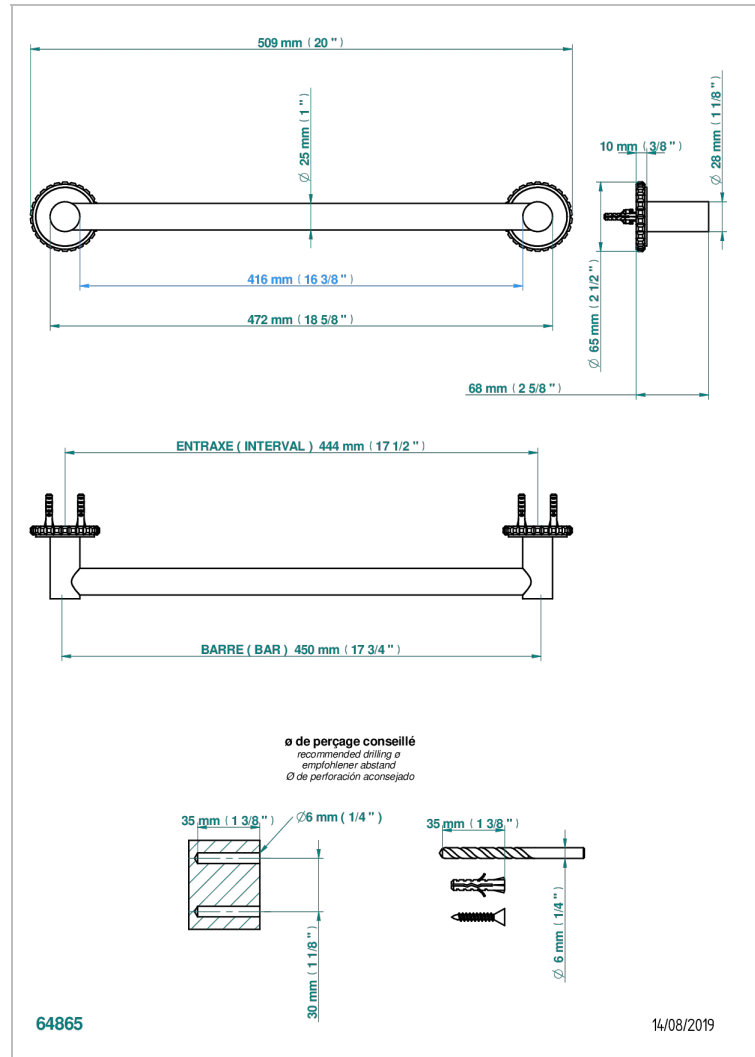

SYSTEM CRYSTAL

G9J-526/45

Bath towel holder, length: 450 mm

CHARACTERISTIC

- System Crystal
- Bath towel holder, length: 450 mm

AVAILABLE FINITIONS

Antique nickel - H28
Black ceram - D30
Blush PVD - H62
Brass color PVD - H49
Brown bronze color PVD - F33
Gold color PVD - H52