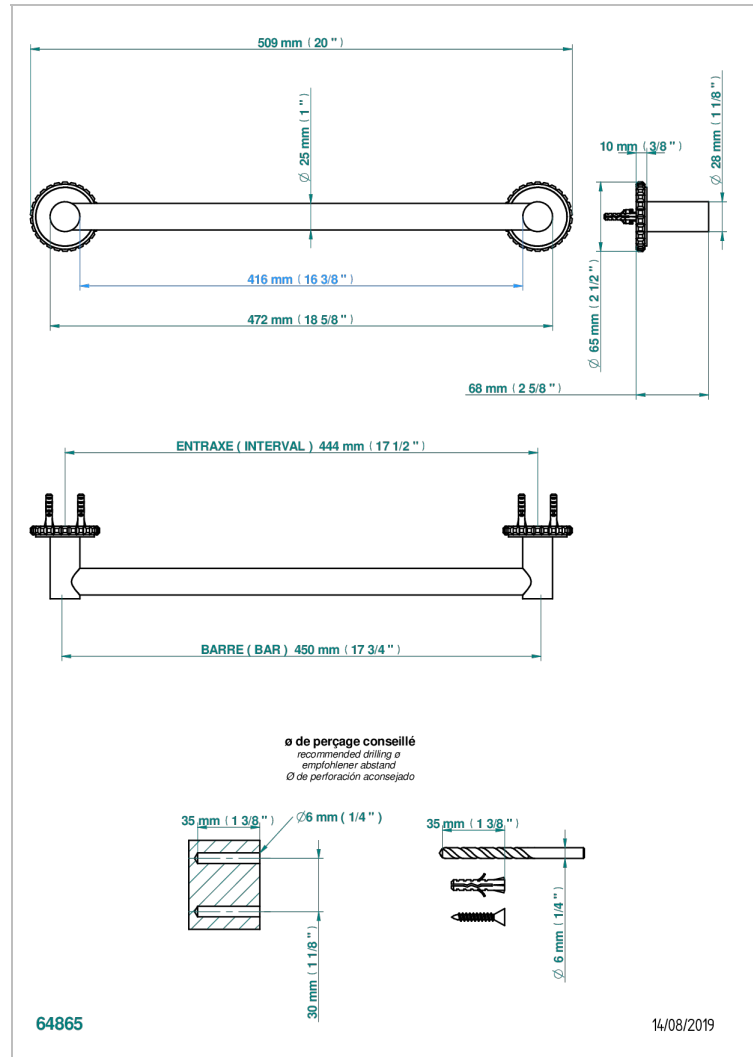

SYSTEM HOWLITE WITH LEVER

G9H-526/45

Bath towel holder, length: 450 mm

CARACTERÍSTICAS

- System Howlite with lever
- Bath towel holder, length: 450 mm

ACABADOS DISPONIBLES

Bronce claro - D01
Cerámica negra mate - D30
Cobre viejo mate - H07
Cromo - A02
Cromo mate - C02
Dorado - F01