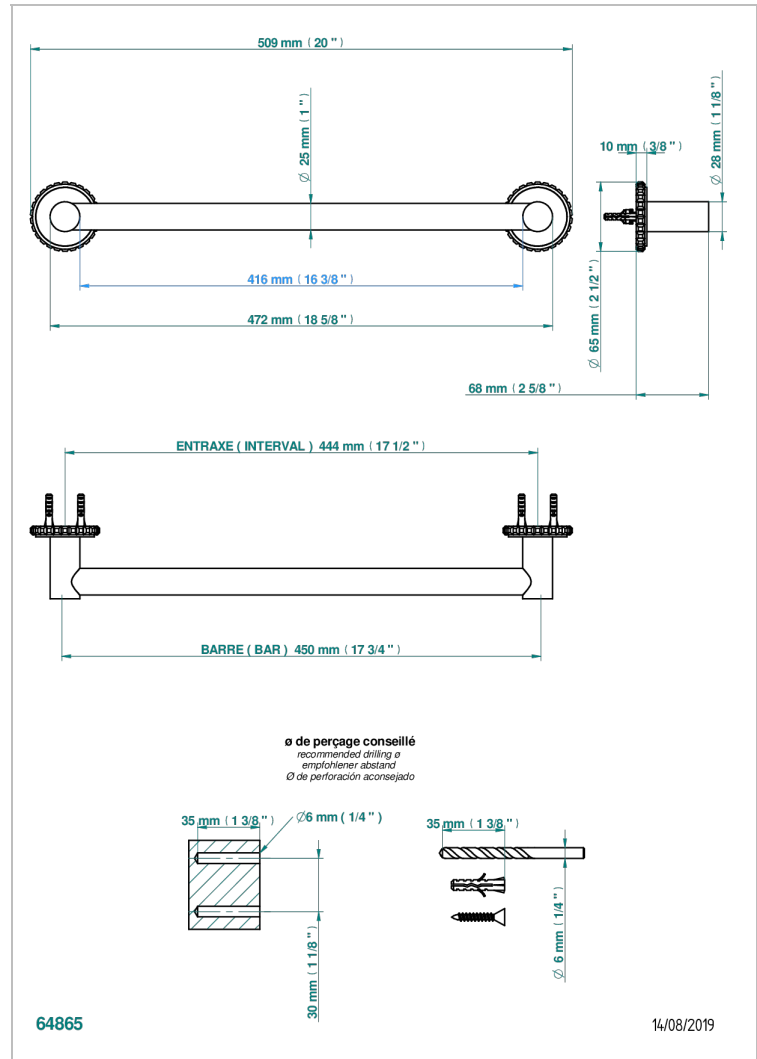

SYSTEM HOWLITE WITH LEVER

G9H-526/45

Bath towel holder, length: 450 mm

CHARACTERISTIC

- System Howlite with lever
- Bath towel holder, length: 450 mm

AVAILABLE FINITIONS

Antique nickel - H28
Black ceram - D30
Blush PVD - H62
Brass color PVD - H49
Brown bronze color PVD - F33
Gold color PVD - H52

Nickel color PVD - H55
Polished chrome (color finish) - A02
Polished gold (color finish) - F01
Polished nickel - B01
Soft gold - F30
Soft matt gold - F31

Umber PVD - H66
Varnished matt antique red copper (color finish) - H07