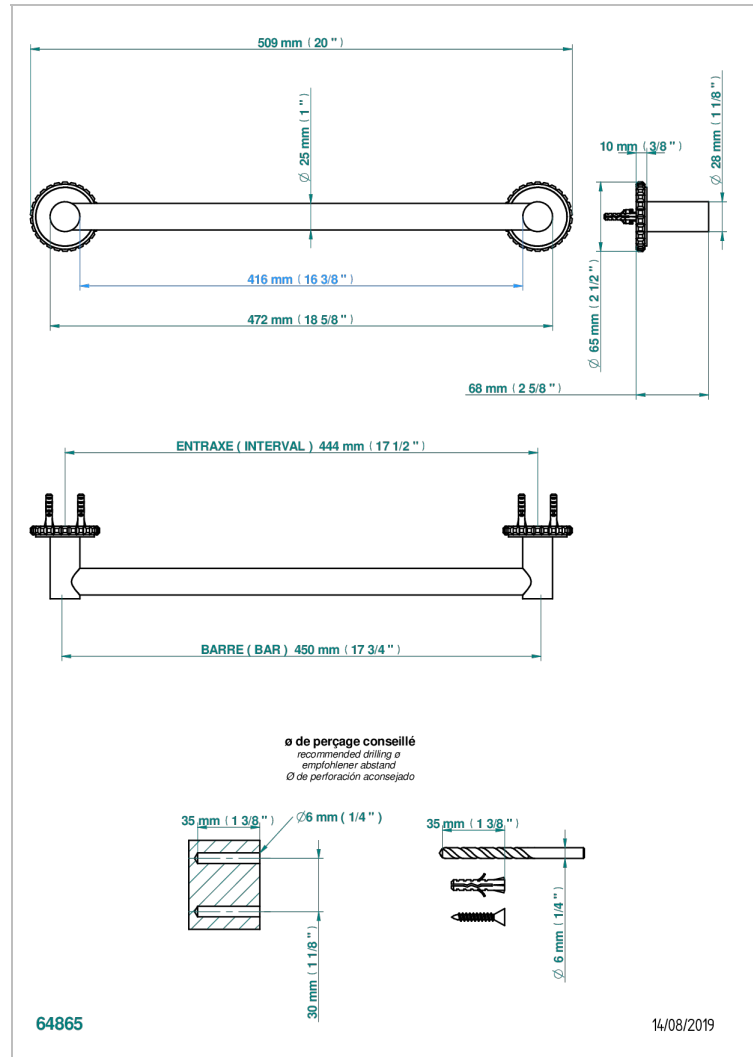

SYSTEM HOWLITE WITH LEVER

G9H-526/45

Bath towel holder, length: 450 mm

THG[®]
PARIS

CARACTERÍSTICAS

- System Howlite with lever
- Bath towel holder, length: 450 mm

ACABADOS DISPONIBLES

Bronce claro - D01
Cerámica negra mate - D30
Cobre viejo mate - H07
Cromo - A02
Cromo mate - C02
Dorado - F01