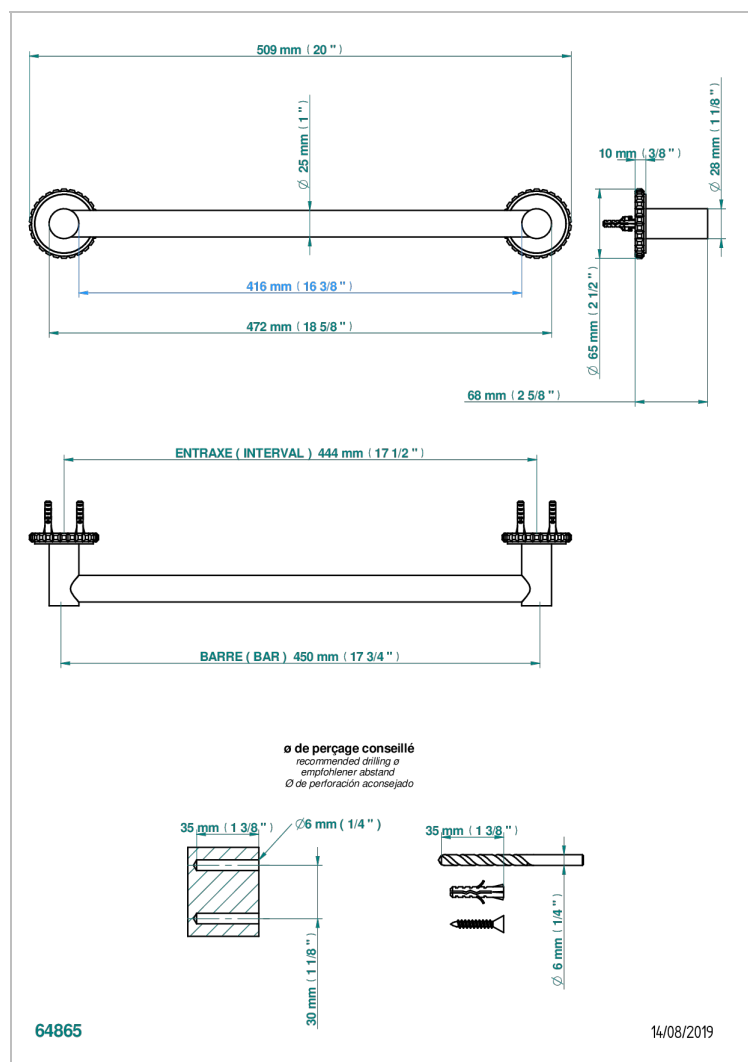

# SYSTEM HOWLITE WITH LEVER

G9H-526/45

Bath towel holder, length: 450 mm

## CHARACTERISTIC

- System Howlite with lever
- Bath towel holder, length: 450 mm