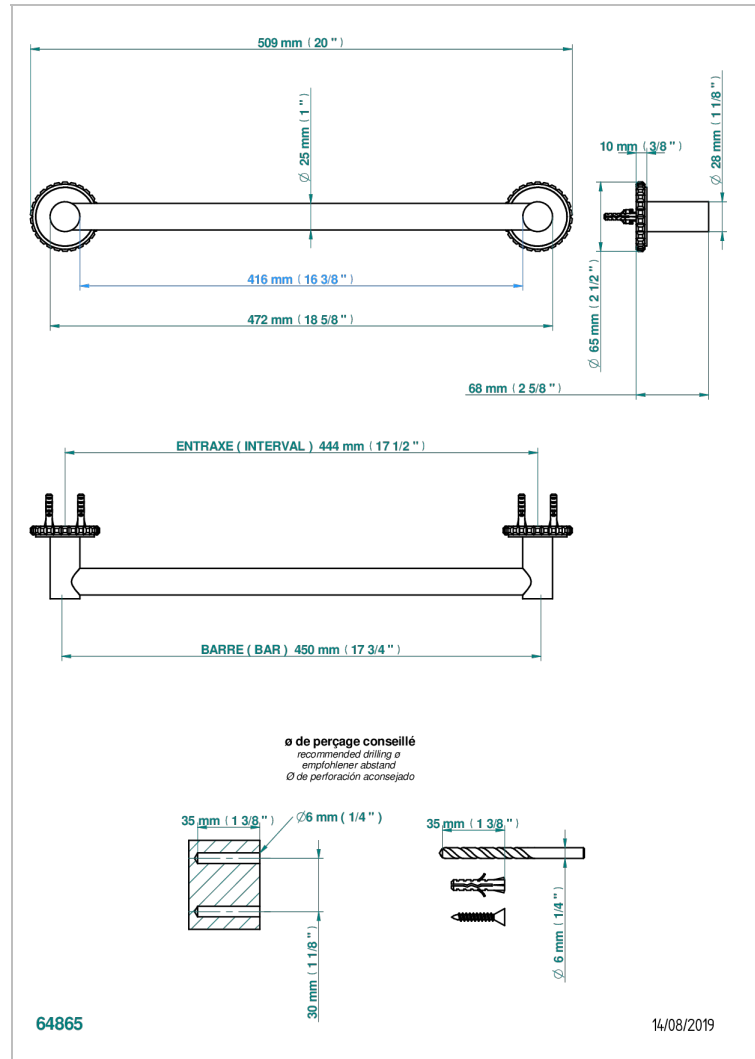

# SYSTEM HOWLITE

G9G-526/45

Towel bar, 18" long

## CHARACTERISTIC

- System Howlite
- Towel bar, 18" long