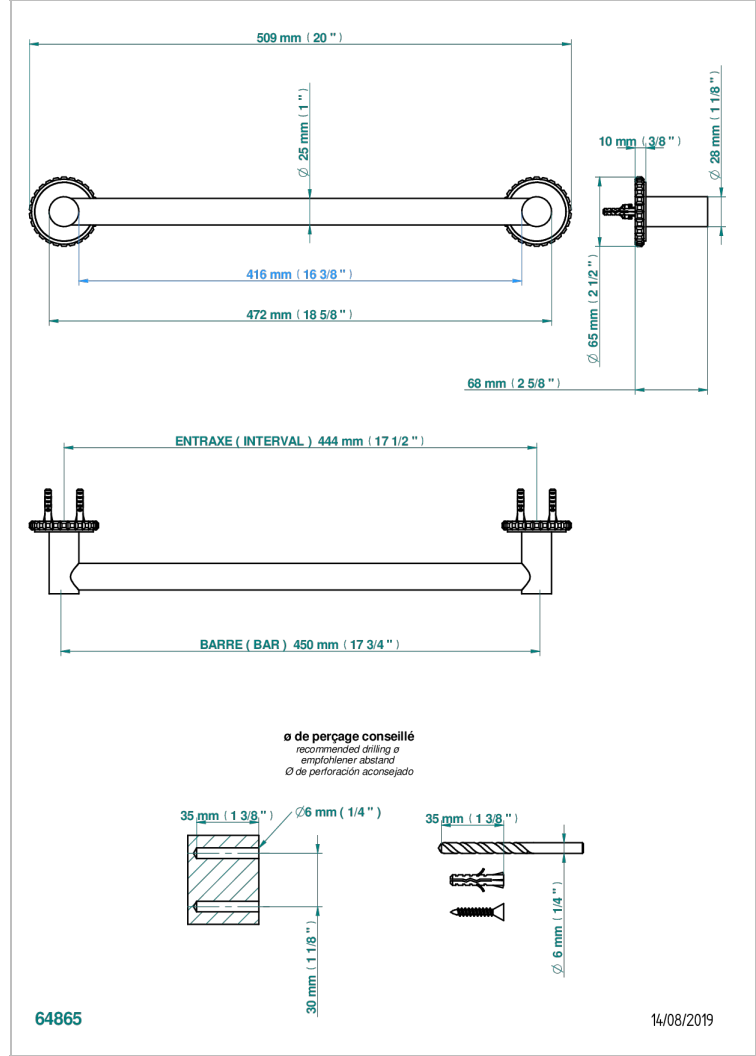

# SYSTEM HOWLITE

G9G-526/45

Bath towel holder, length: 450 mm

## CHARACTERISTIC

- System Howlite
- Bath towel holder, length: 450 mm