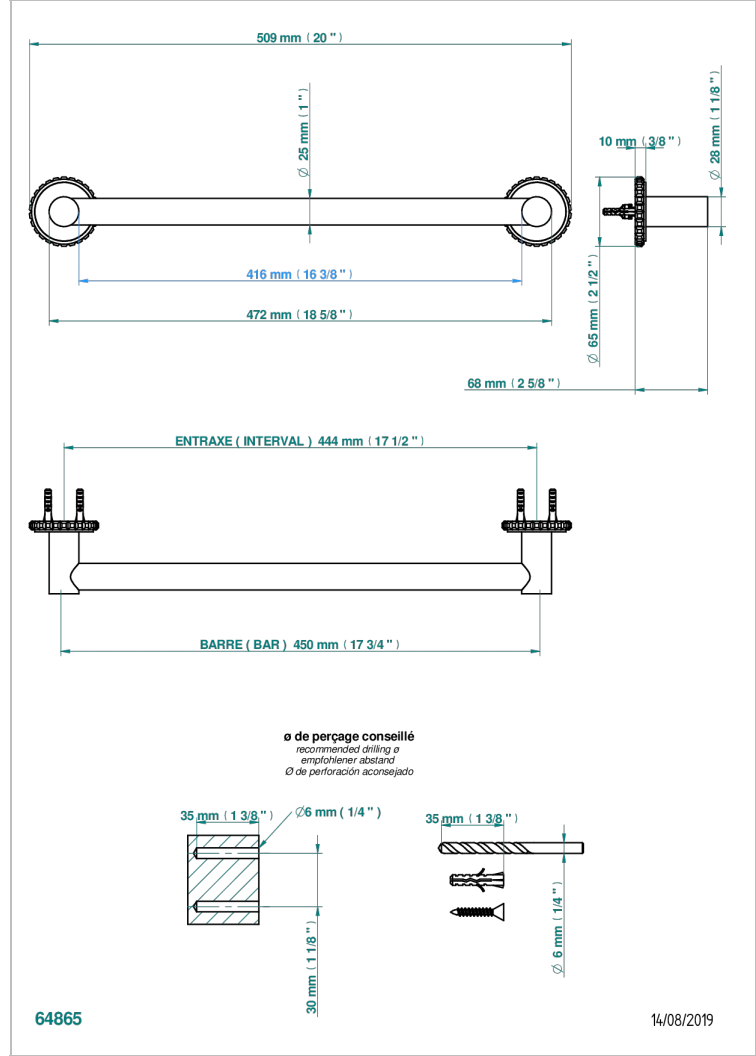

SYSTEM HOWLITE

G9G-526/45

Bath towel holder, length: 450 mm

CHARACTERISTIC

- System Howlite
- Bath towel holder, length: 450 mm

AVAILABLE FINITIONS

Antique nickel - H28
Black ceram - D30
Blush PVD - H62
Brass color PVD - H49
Brown bronze color PVD - F33
Gold color PVD - H52

Nickel color PVD - H55
Polished chrome (color finish) - A02
Polished gold (color finish) - F01
Polished nickel - B01
Soft gold - F30
Soft matt gold - F31

Umber PVD - H66
Varnished matt antique red copper (color finish) - H07