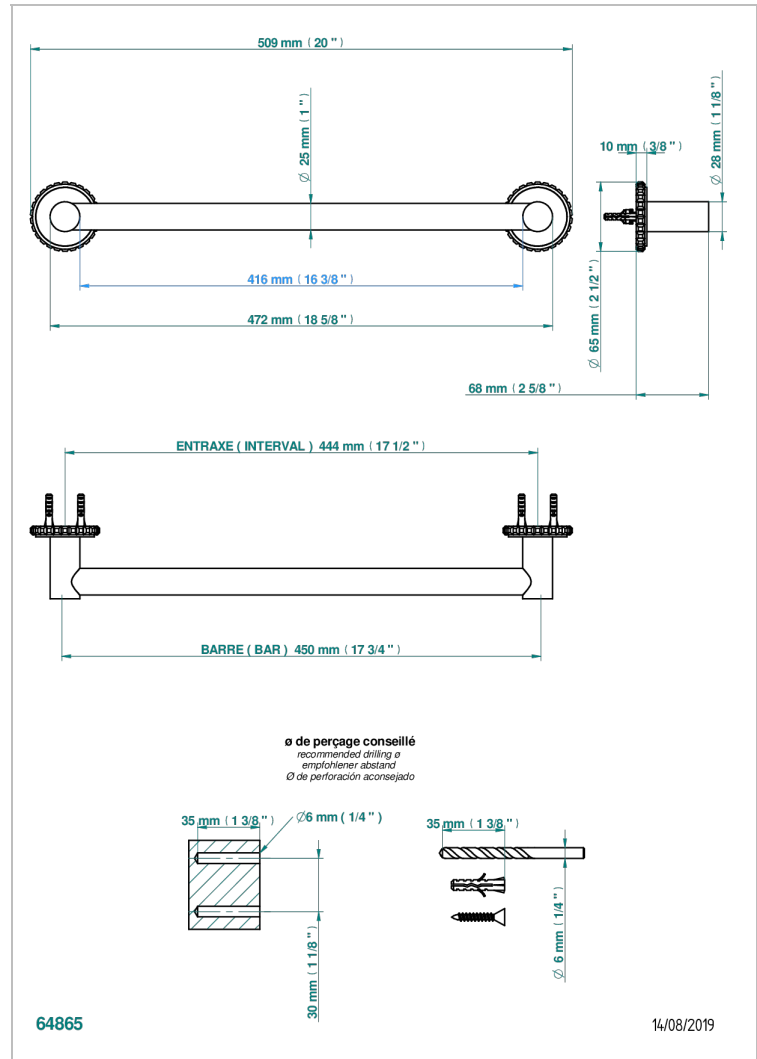

SYSTEM HOWLITE

G9G-526/45

Bath towel holder, length: 450 mm

CHARACTERISTIC

- System Howlite
- Bath towel holder, length: 450 mm

AVAILABLE FINITIONS

Antique nickel - H28
Black ceram - D30
Blush PVD - H62
Brass color PVD - H49
Brown bronze color PVD - F33
Gold color PVD - H52

Nickel color PVD - H55
Polished chrome (color finish) - A02
Polished gold (color finish) - F01
Polished nickel - B01
Soft gold - F30
Soft matt gold - F31

Umber PVD - H66
Varnished matt antique red copper (color finish) - H07