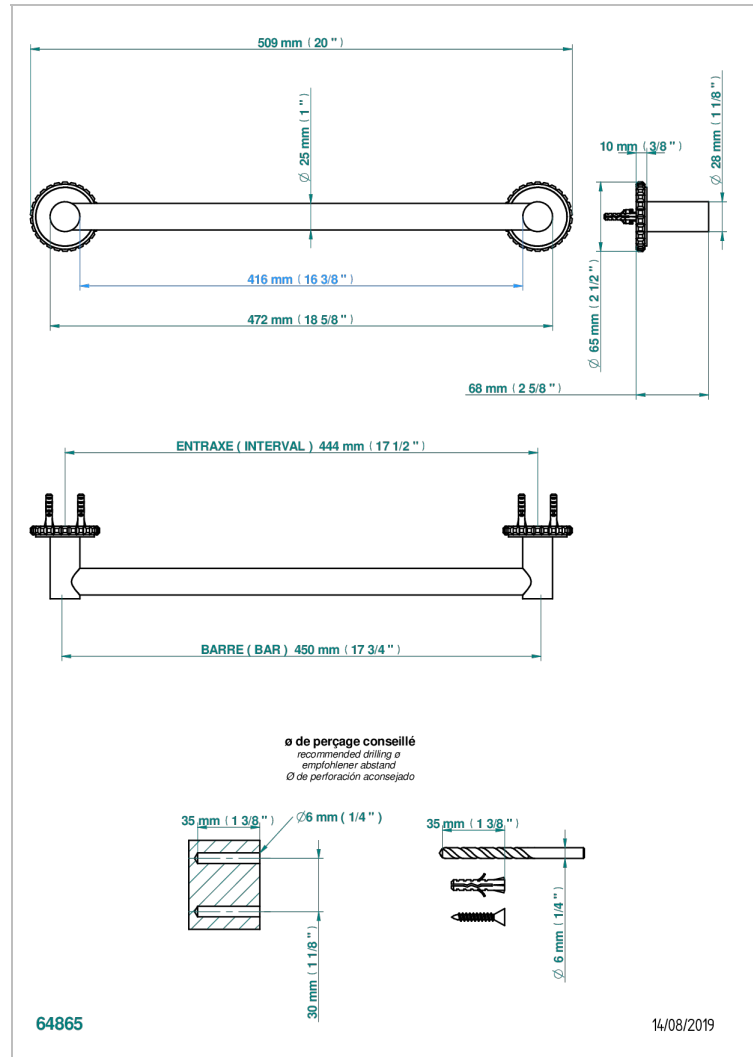

SYSTEM SQUARED METAL WITH LEVER

G9F-526/45

Bath towel holder, length: 450 mm

THG[®]
PARIS

CARACTERÍSTICAS

- System Squared Metal with lever
- Bath towel holder, length: 450 mm

ACABADOS DISPONIBLES

Bronce claro - D01
Cerámica negra mate - D30
Cobre viejo mate - H07
Cromo - A02
Cromo mate - C02
Dorado - F01