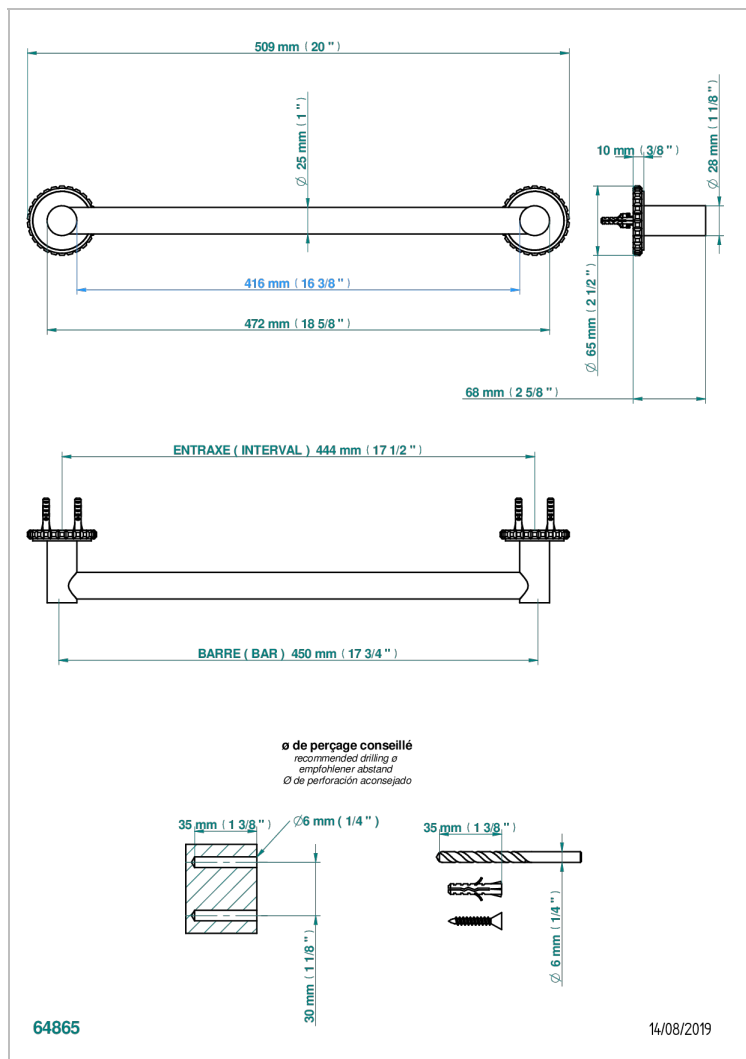

# SYSTEM SQUARED METAL WITH LEVER HANDLES

G9F-526/45

Towel bar, 18" long

## CHARACTERISTIC

- System Squared Metal with lever handles
- Towel bar, 18" long