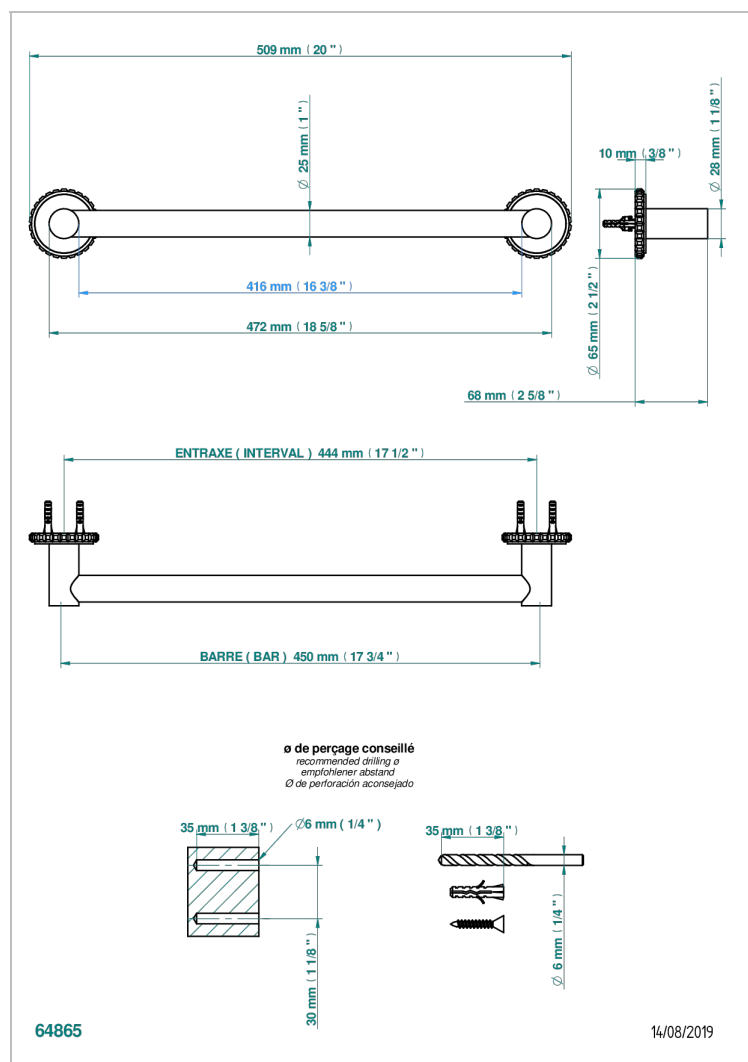

# SYSTEM SQUARED METAL WITH LEVER

G9F-526/45

Bath towel holder, length: 450 mm

## CHARACTERISTIC

- System Squared Metal with lever
- Bath towel holder, length: 450 mm