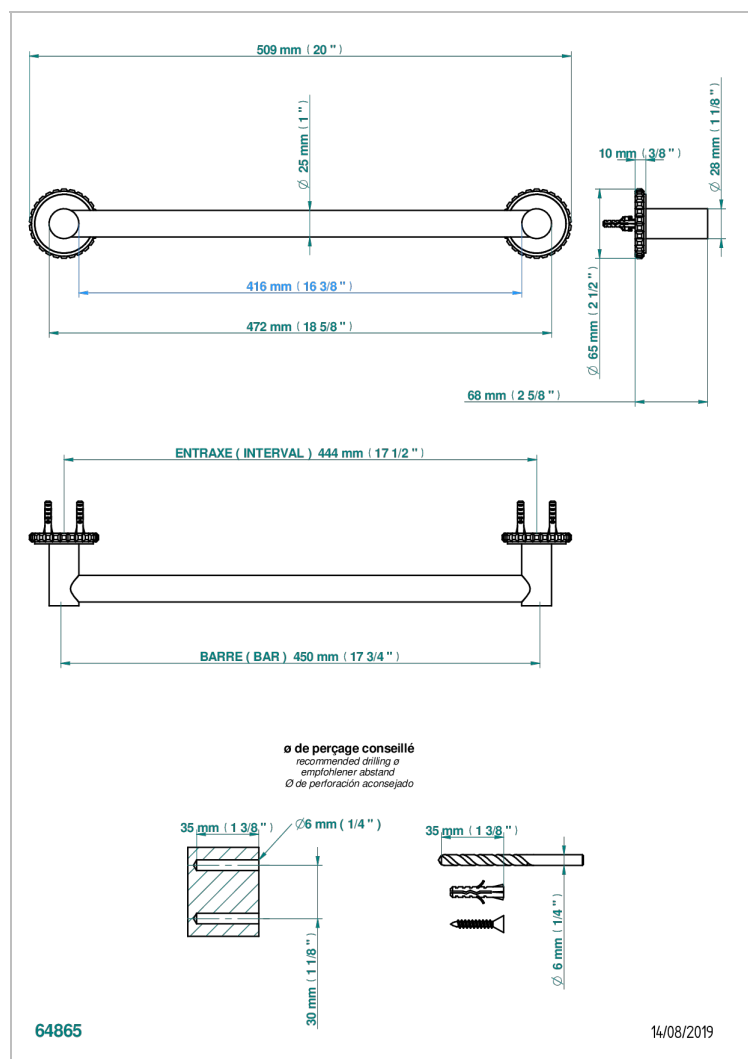

SYSTEM SQUARED METAL WITH LEVER

G9F-526/45

Bath towel holder, length: 450 mm

CARACTERÍSTICAS

- System Squared Metal with lever
- Bath towel holder, length: 450 mm

ACABADOS DISPONIBLES

Bronce claro - D01
Cerámica negra mate - D30
Cobre viejo mate - H07
Cromo - A02
Cromo mate - C02
Dorado - F01