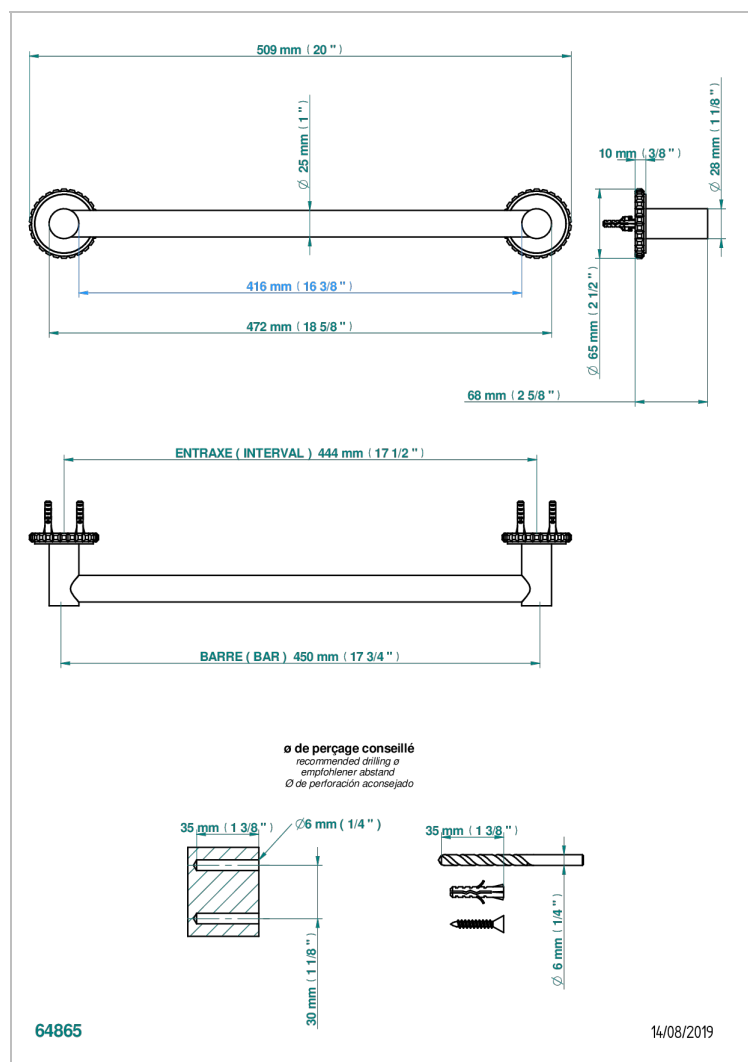

SYSTEM SQUARED METAL WITH LEVER

G9F-526/45

Bath towel holder, length: 450 mm

CHARACTERISTIC

- System Squared Metal with lever
- Bath towel holder, length: 450 mm

AVAILABLE FINITIONS

Antique nickel - H28
Black ceram - D30
Blush PVD - H62
Brass color PVD - H49
Brown bronze color PVD - F33
Gold color PVD - H52

Nickel color PVD - H55
Polished chrome (color finish) - A02
Polished chrome with gold inlay - GA1
Polished gold (color finish) - F01
Polished nickel - B01
Soft gold - F30

Soft matt gold - F31
Umber PVD - H66
Varnished matt antique red copper (color finish) - H07