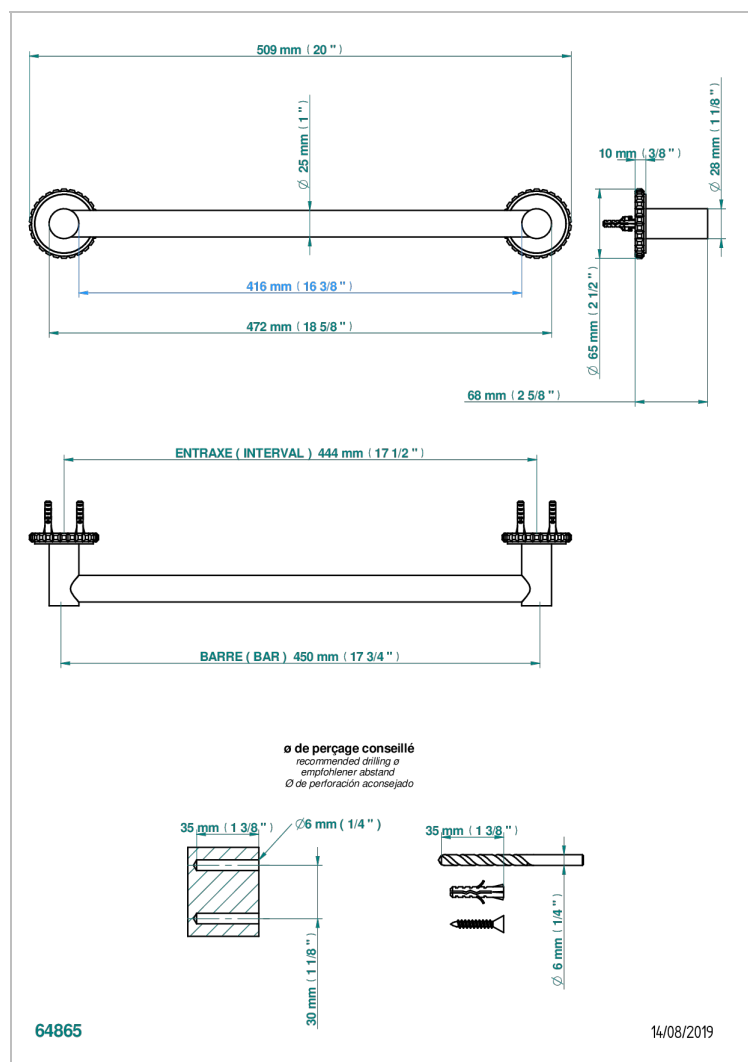

# SYSTEM SQUARED METAL WITH LEVER

G9F-526/45

Badetuchstange 450 mm, Ø 25 mm

## EIGENSCHAFTEN

- System Squared Metal with lever
- Badetuchstange 450 mm, Ø 25 mm