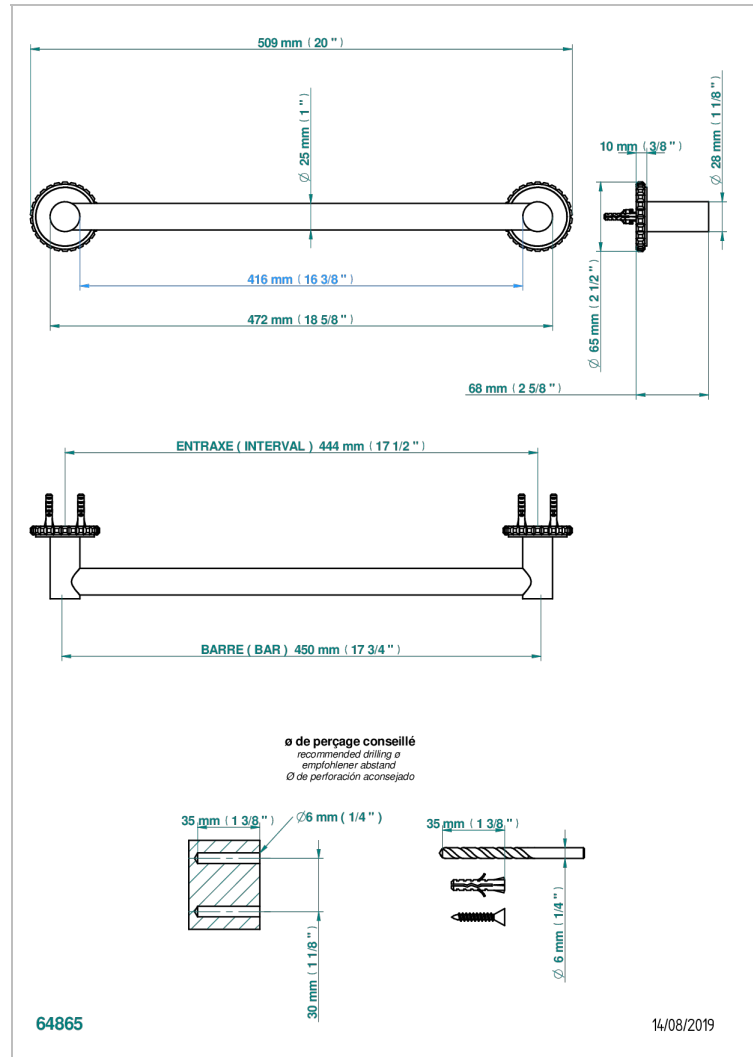

SYSTEM SQUARED METAL WITH LEVER

G9F-526/45

Bath towel holder, length: 450 mm

CARACTERÍSTICAS

- System Squared Metal with lever
- Bath towel holder, length: 450 mm

ACABADOS DISPONIBLES

Bronce claro - D01
Cerámica negra mate - D30
Cobre viejo mate - H07
Cromo - A02
Cromo mate - C02
Dorado - F01