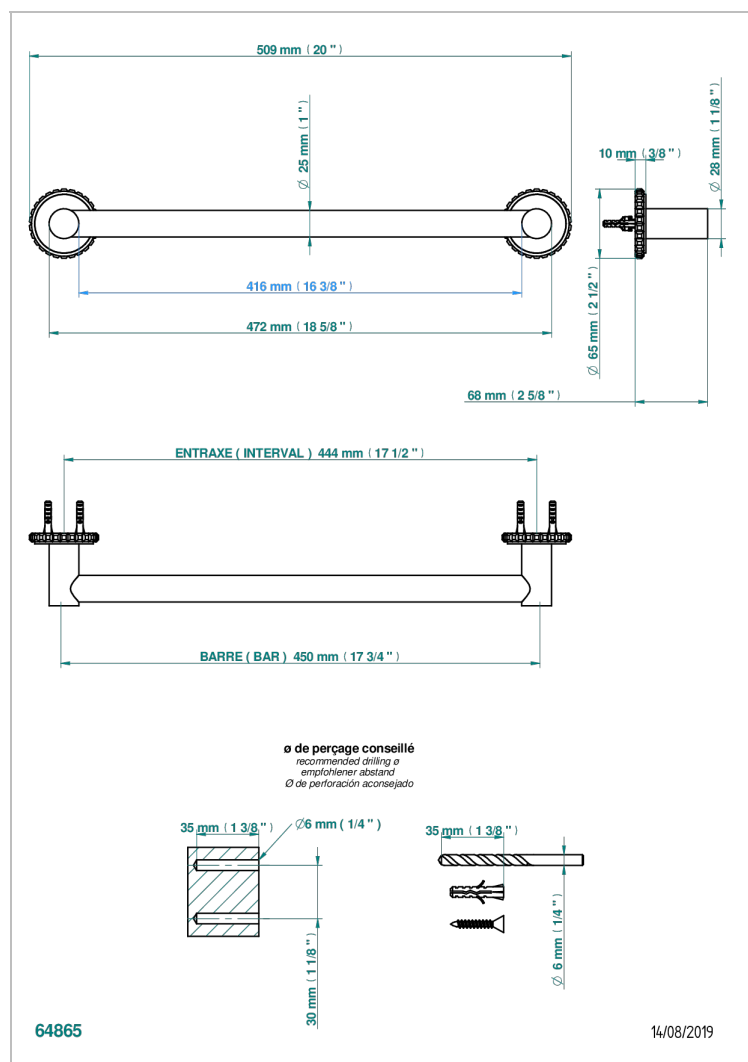

SYSTEM SQUARED METAL WITH LEVER

G9F-526/45

Badetuchstange 450 mm, Ø 25 mm

EIGENSCHAFTEN

- System Squared Metal with lever
- Badetuchstange 450 mm, Ø 25 mm

VERFÜGBARE OBERFLÄCHEN

Altnickel - H28
Blassgold - F30
Blassgold matt unlackiert - F31
Bronze hell - D01
Chrom - A02
Chrom matt - C02