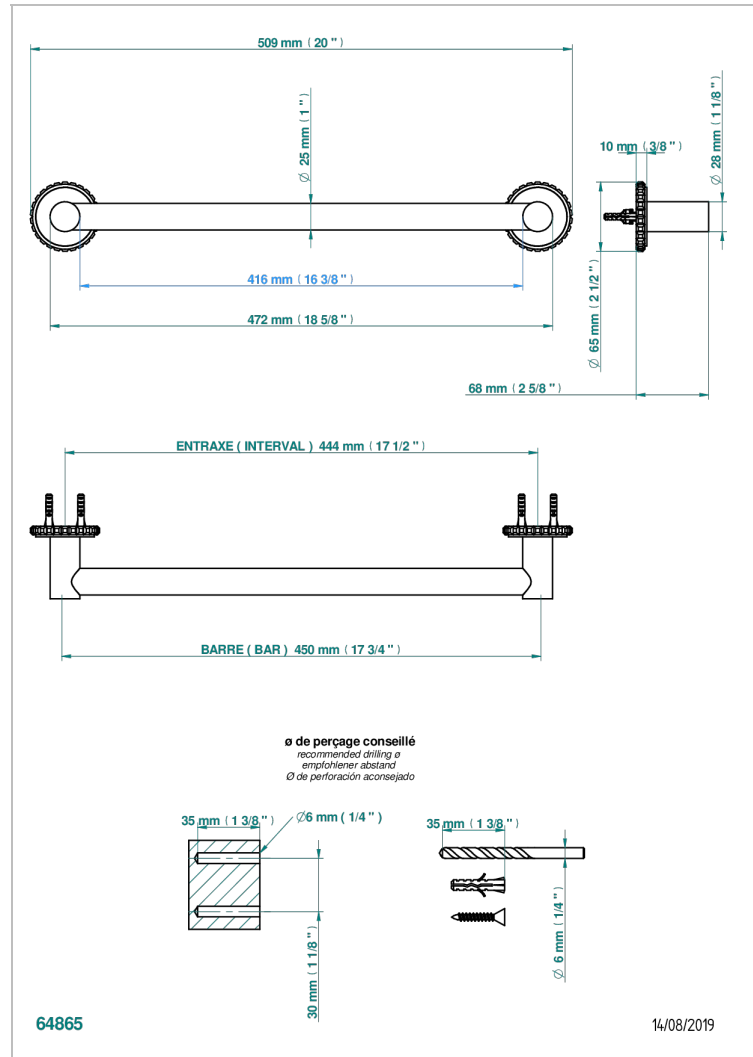

# SYSTEM SQUARED METAL

G9E-526/45

Bath towel holder, length: 450 mm

THG<sup>®</sup>  
PARIS

## CARACTERÍSTICAS

- System Squared Metal
- Bath towel holder, length: 450 mm