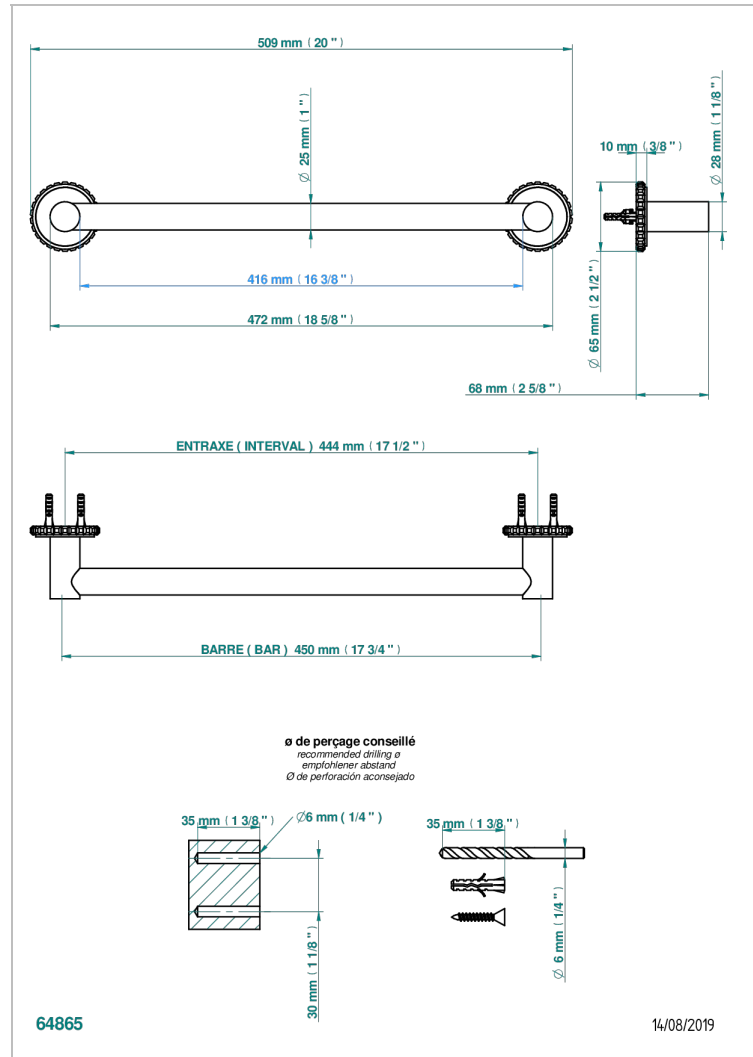

SYSTEM SQUARED METAL

G9E-526/45

Towel bar, 18" long

CHARACTERISTIC

- System Squared Metal
- Towel bar, 18" long

AVAILABLE FINITIONS

Black ceram - D30
Blush PVD - H62
Brass color PVD - H49
Brown bronze color PVD - F33
Chrome polished - A02
Copper antique matt, coated - H07