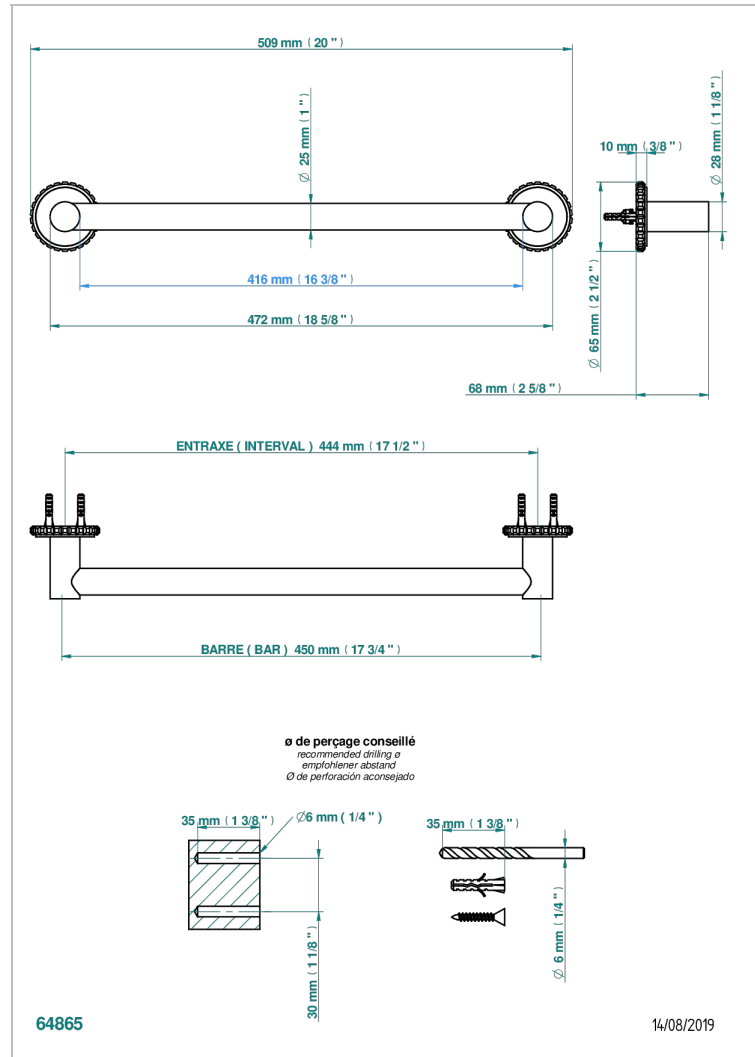

# SYSTEM SQUARED METAL

G9E-526/45

Bath towel holder, length: 450 mm

## CHARACTERISTIC

- System Squared Metal
- Bath towel holder, length: 450 mm