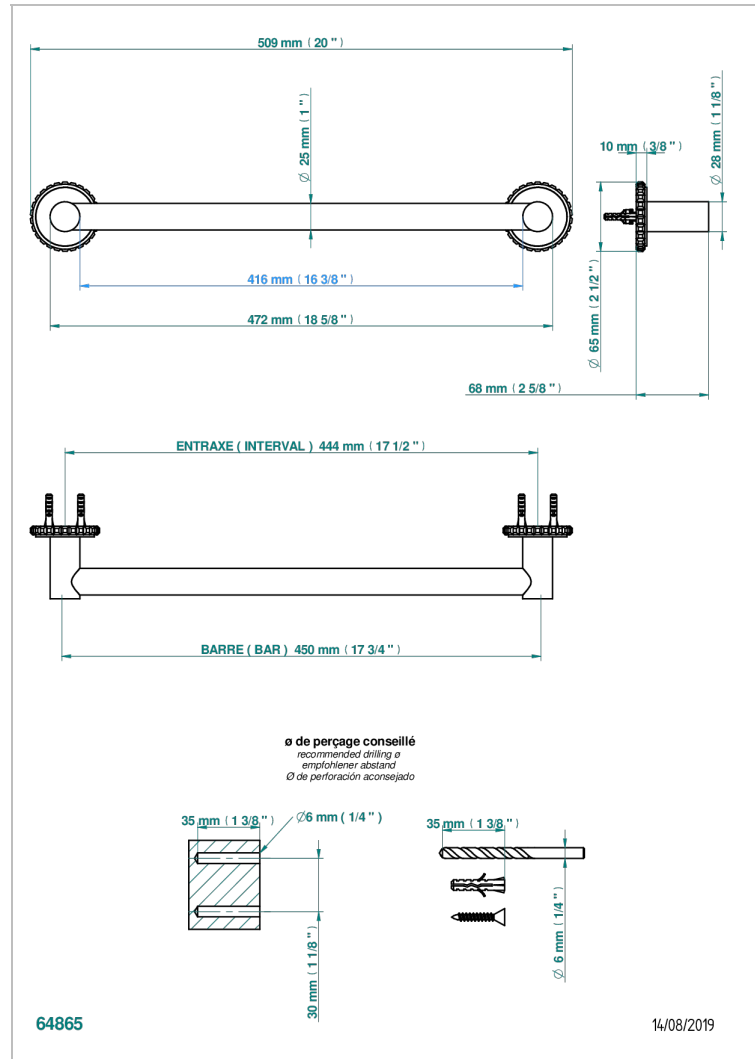

SYSTEM SQUARED METAL

G9E-526/45

Bath towel holder, length: 450 mm

CHARACTERISTIC

- System Squared Metal
- Bath towel holder, length: 450 mm

AVAILABLE FINITIONS

Antique nickel - H28
Black ceram - D30
Blush PVD - H62
Brass color PVD - H49
Brown bronze color PVD - F33
Gold color PVD - H52