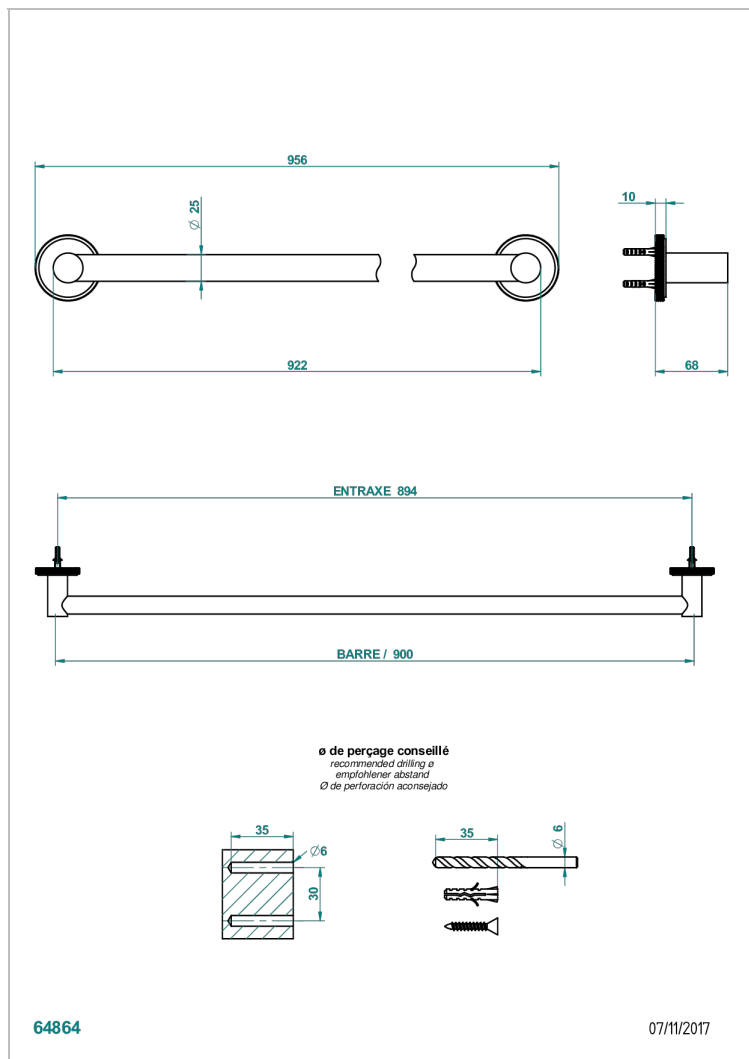

# SYSTEM DIAMOND METAL WITH LEVER

G9D-526

Bath towel holder, length: 900 mm

## CHARACTERISTIC

- System Diamond Metal with lever
- Bath towel holder, length: 900 mm