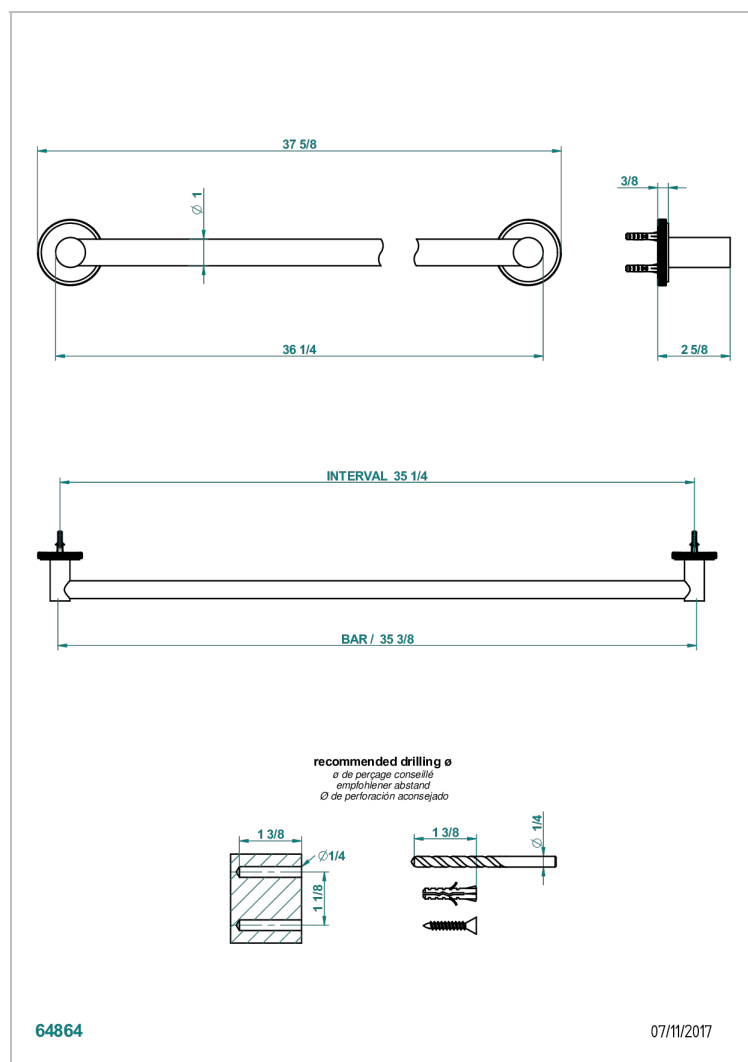

SYSTEM DIAMOND METAL WITH LEVER

G9D-526

Bath towel holder, length: 900 mm

CHARACTERISTIC

- System Diamond Metal with lever
- Bath towel holder, length: 900 mm

AVAILABLE FINITIONS

Antique nickel - H28
Black ceram - D30
Blush PVD - H62
Brass color PVD - H49
Brown bronze color PVD - F33
Gold color PVD - H52