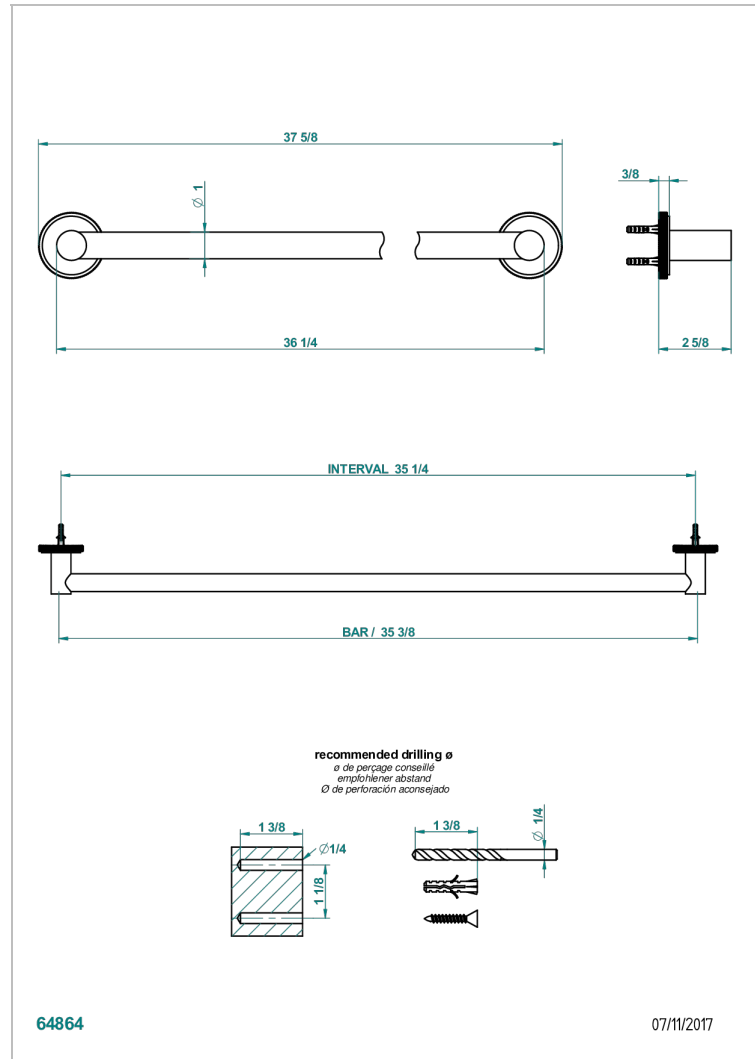

# SYSTEM DIAMOND METAL WITH LEVER

G9D-526

Toallero lg 900 mm

THG<sup>®</sup>  
PARIS

## CARACTERÍSTICAS

- System Diamond Metal with lever
- Toallero lg 900 mm