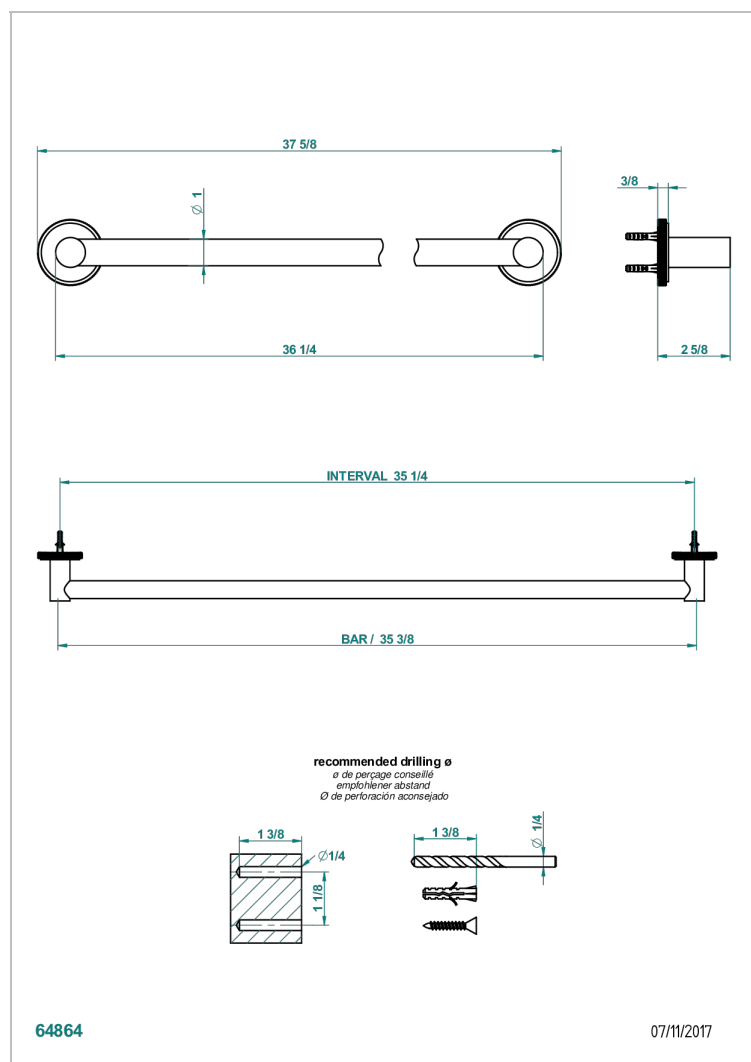

SYSTEM DIAMOND METAL WITH LEVER

G9D-526

Bath towel holder, length: 900 mm

CHARACTERISTIC

- System Diamond Metal with lever
- Bath towel holder, length: 900 mm

AVAILABLE FINITIONS

Antique nickel - H28
Black ceram - D30
Blush PVD - H62
Brass color PVD - H49
Brown bronze color PVD - F33
Gold color PVD - H52