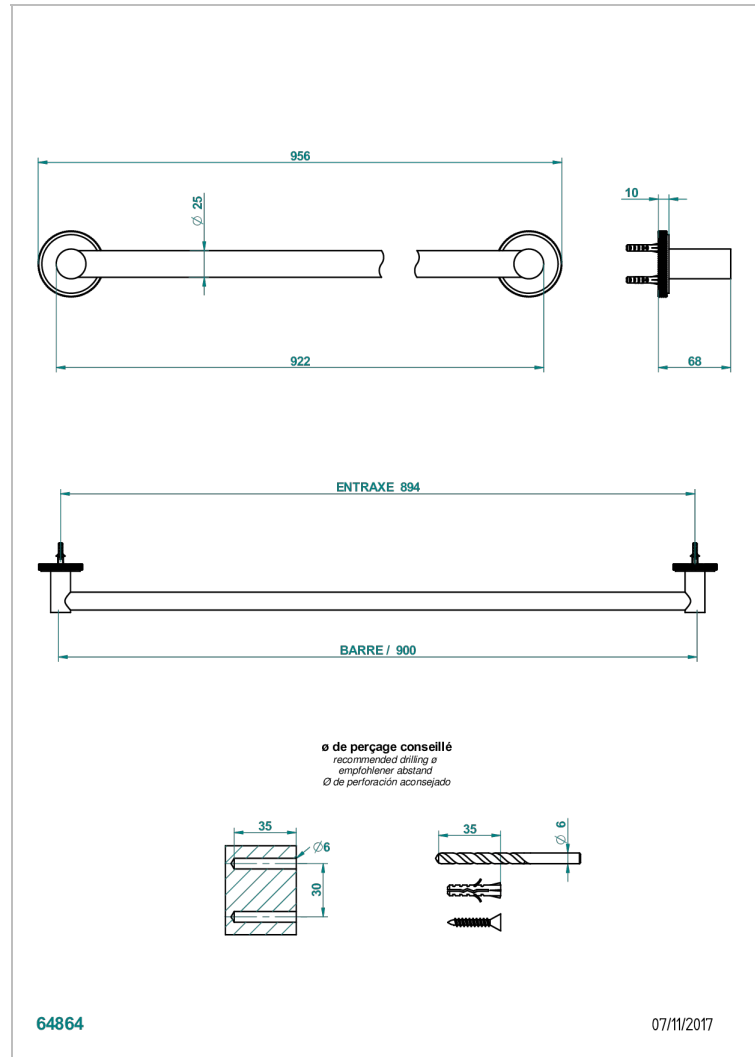

# SYSTEM DIAMOND METAL

G9C-526

Towel bar, 35 1/2" long

THG<sup>®</sup>  
PARIS

## CHARACTERISTIC

- System Diamond Metal
- Towel bar, 35 1/2" long