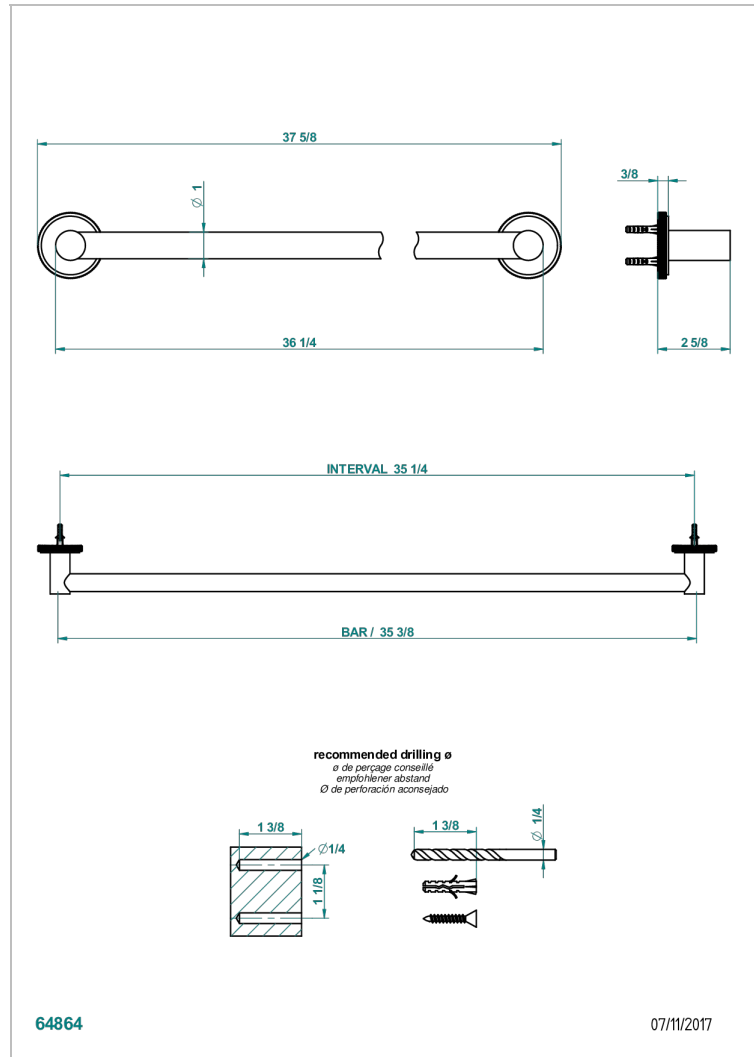

SYSTEM DIAMOND METAL

G9C-526

Towel bar, 35 1/2" long

THG[®]
PARIS

CHARACTERISTIC

- System Diamond Metal
- Towel bar, 35 1/2" long

AVAILABLE FINITIONS

Black ceram - D30
Blush PVD - H62
Brass color PVD - H49
Brown bronze color PVD - F33
Chrome polished - A02
Copper antique matt, coated - H07