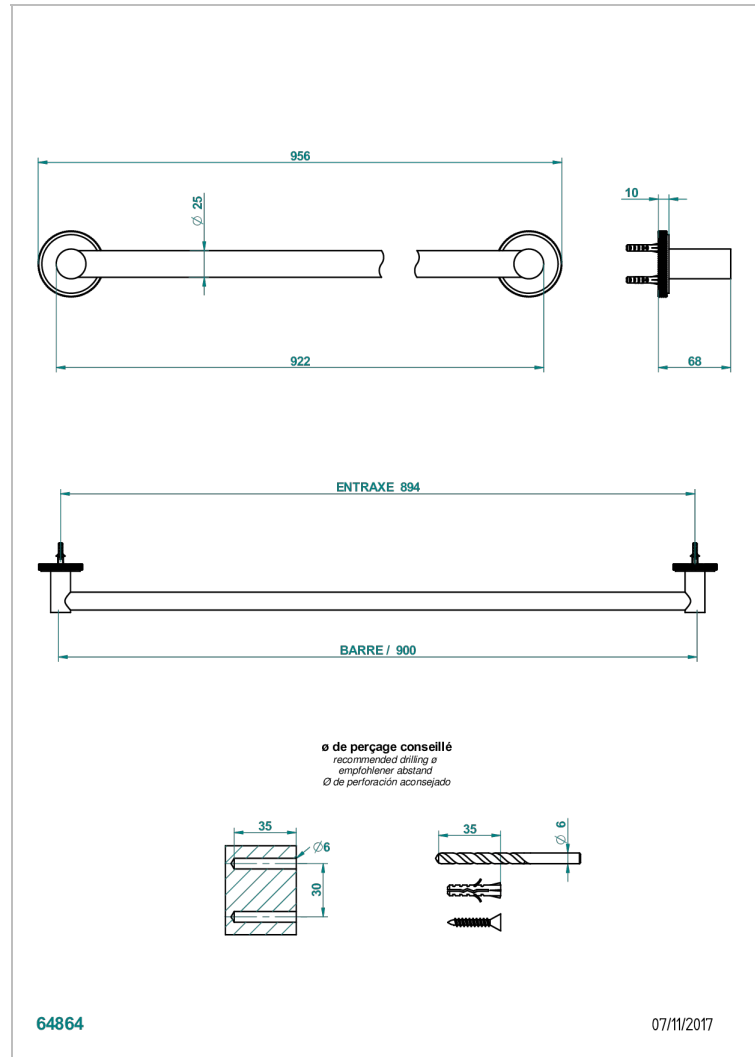

SYSTEM DIAMOND METAL

G9C-526

Bath towel holder, length: 900 mm

THG[®]
PARIS

CHARACTERISTIC

- System Diamond Metal
- Bath towel holder, length: 900 mm

AVAILABLE FINITIONS

Antique nickel - H28
Black ceram - D30
Blush PVD - H62
Brass color PVD - H49
Brown bronze color PVD - F33
Gold color PVD - H52