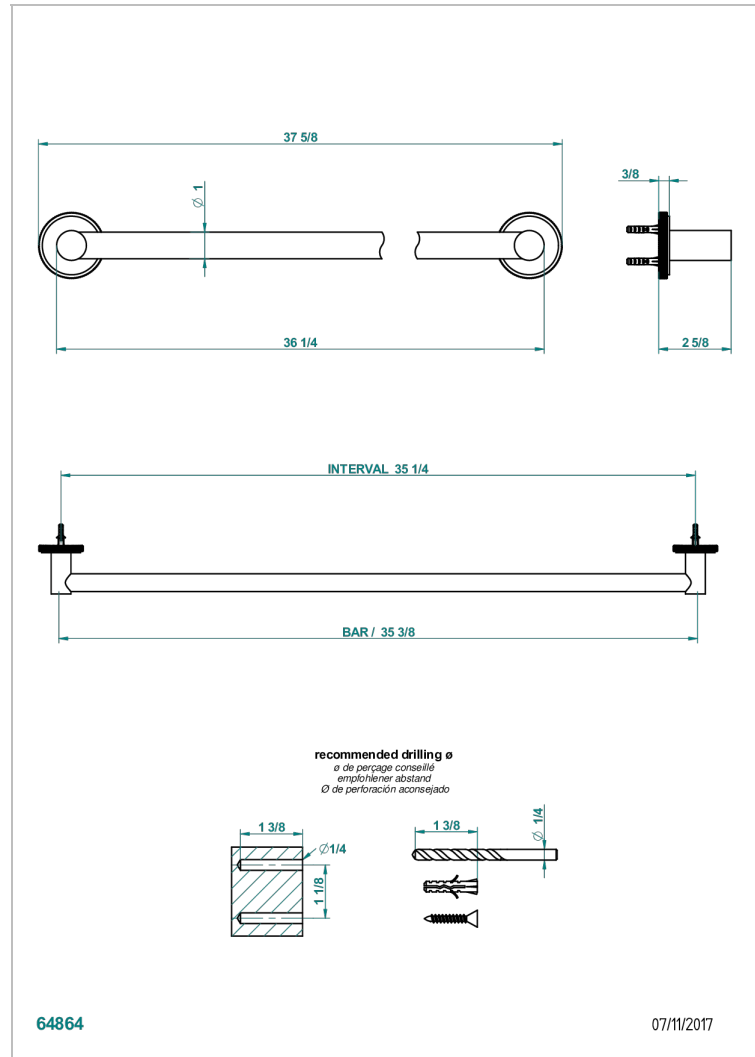

# SYSTEM DIAMOND METAL

G9C-526

Bath towel holder, length: 900 mm

THG<sup>®</sup>  
PARIS

## CHARACTERISTIC

- System Diamond Metal
- Bath towel holder, length: 900 mm