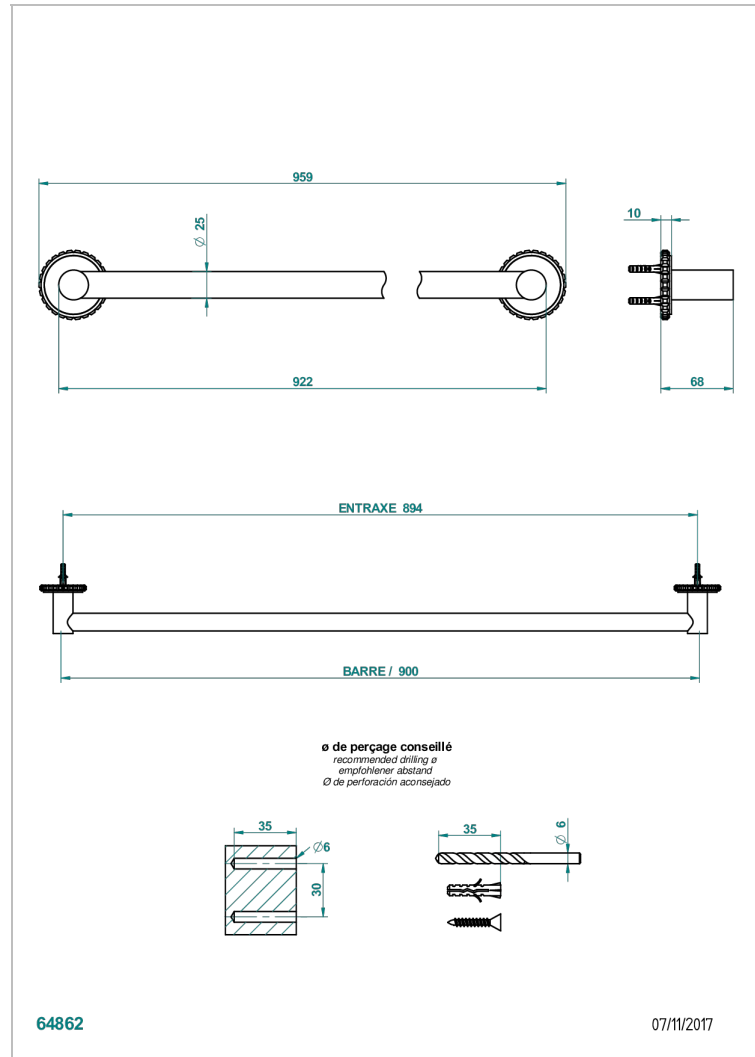

SYSTEM CRYSTAL WITH LEVER

G9K-526

Bath towel holder, length: 900 mm

THG[®]
PARIS

CHARACTERISTIC

- System Crystal with lever
- Bath towel holder, length: 900 mm

AVAILABLE FINITIONS

Antique nickel - H28
Black ceram - D30
Blush PVD - H62
Brass color PVD - H49
Brown bronze color PVD - F33
Gold color PVD - H52