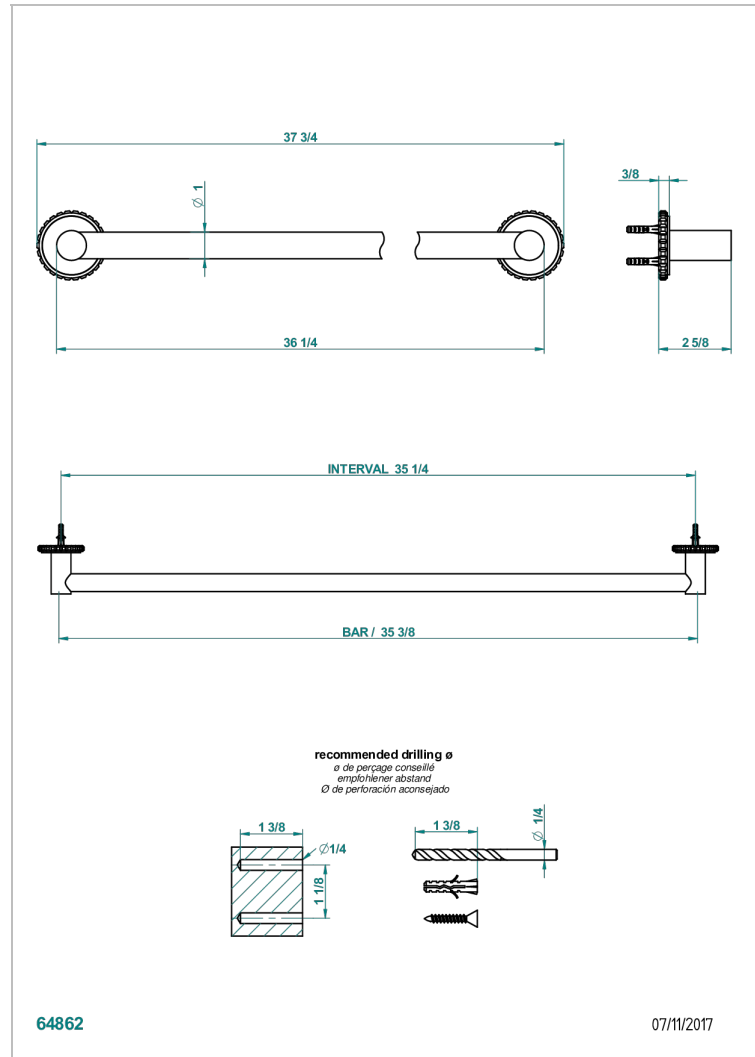

SYSTEM CRYSTAL WITH LEVER

G9K-526

Bath towel holder, length: 900 mm

THG[®]
PARIS

CHARACTERISTIC

- System Crystal with lever
- Bath towel holder, length: 900 mm

AVAILABLE FINITIONS

Antique nickel - H28
Black ceram - D30
Blush PVD - H62
Brass color PVD - H49
Brown bronze color PVD - F33
Gold color PVD - H52