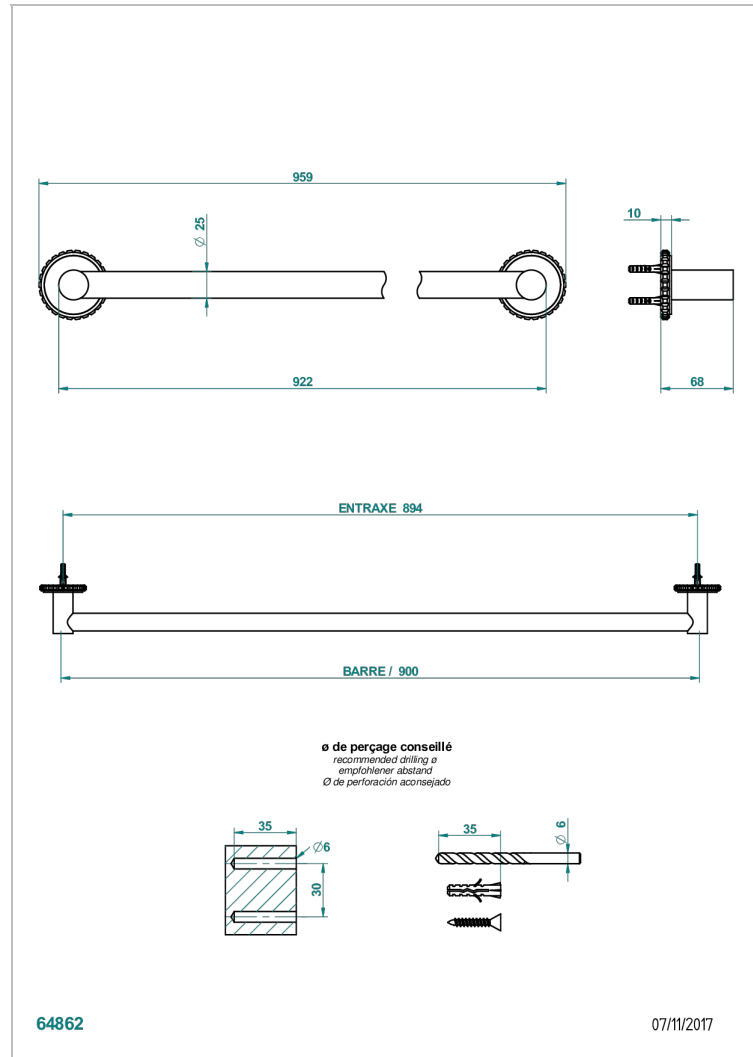

# SYSTEM CRYSTAL WITH LEVER

G9K-526

Bath towel holder, length: 900 mm

THG<sup>®</sup>  
PARIS

## CHARACTERISTIC

- System Crystal with lever
- Bath towel holder, length: 900 mm