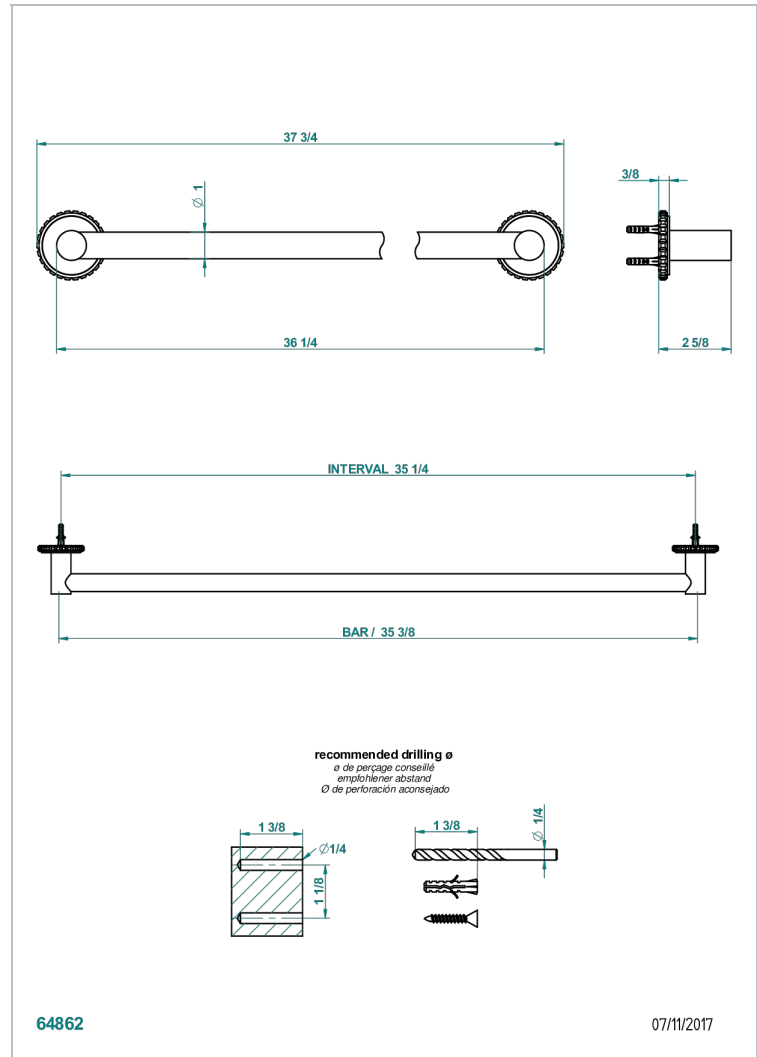

# SYSTEM CRYSTAL WITH LEVER

G9K-526

Toallero lg 900 mm

THG<sup>®</sup>  
PARIS

## CARACTERÍSTICAS

- System Crystal with lever
- Toallero lg 900 mm