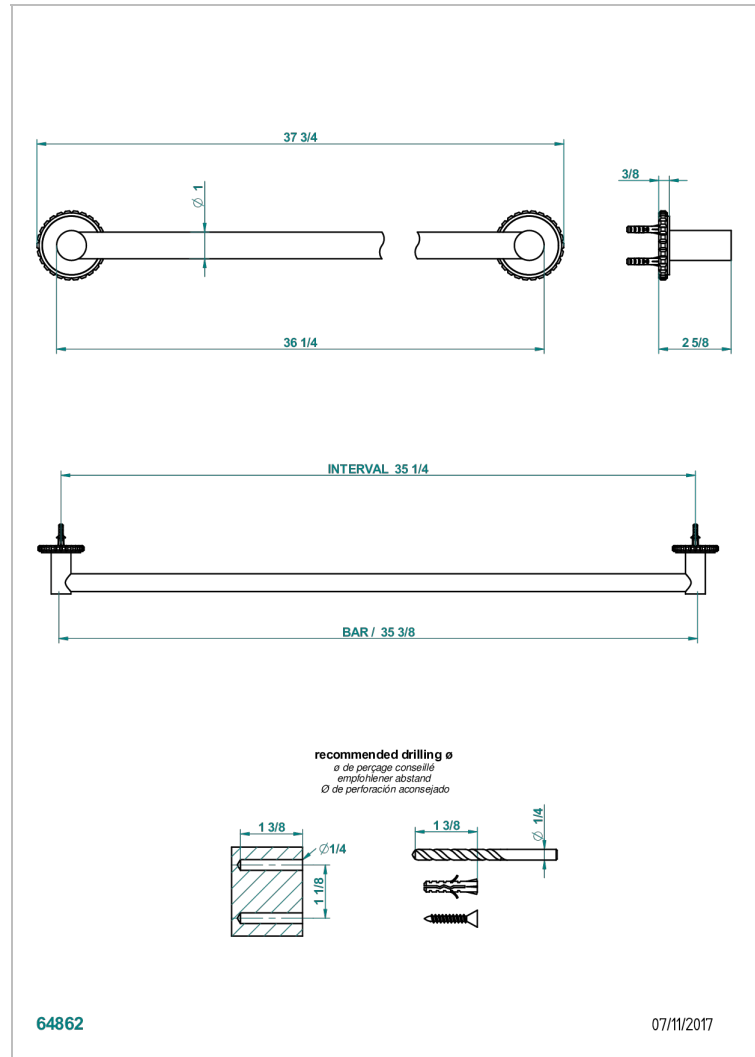

# SYSTEM CRYSTAL WITH LEVER

G9K-526

Bath towel holder, length: 900 mm

THG<sup>®</sup>  
PARIS

## CHARACTERISTIC

- System Crystal with lever
- Bath towel holder, length: 900 mm