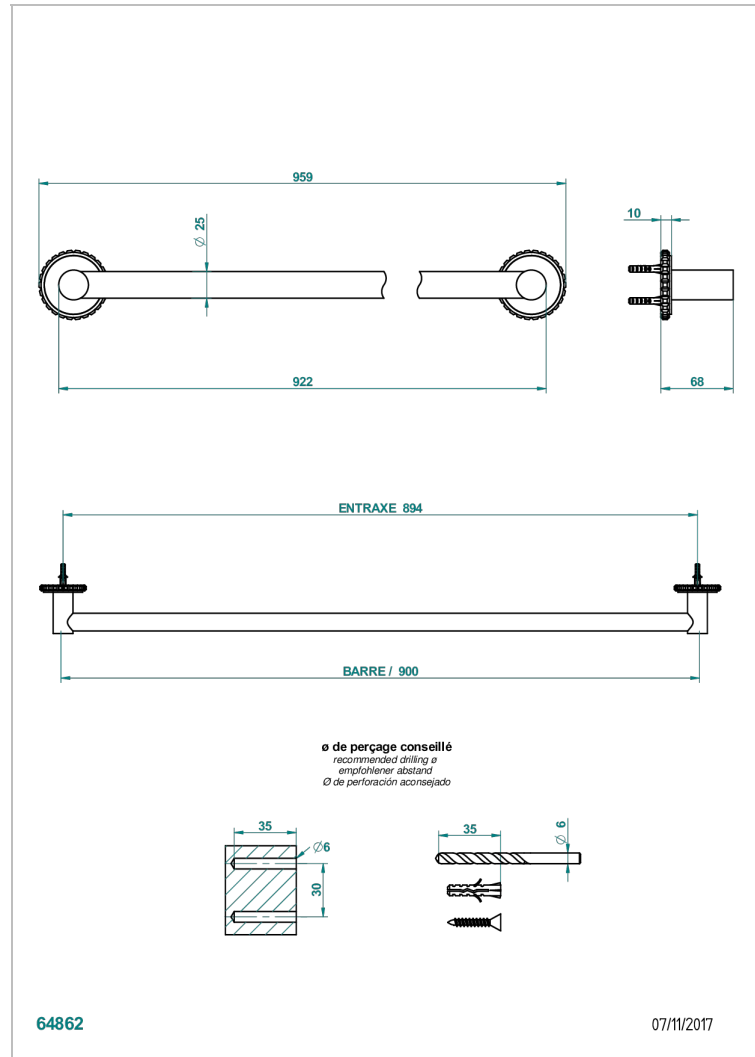

SYSTEM CRYSTAL

G9J-526

Towel bar, 35 1/2" long

THG[®]
PARIS

CHARACTERISTIC

- System Crystal
- Towel bar, 35 1/2" long

AVAILABLE FINITIONS

Black ceram - D30
Blush PVD - H62
Brass color PVD - H49
Brown bronze color PVD - F33
Chrome polished - A02
Copper antique matt, coated - H07