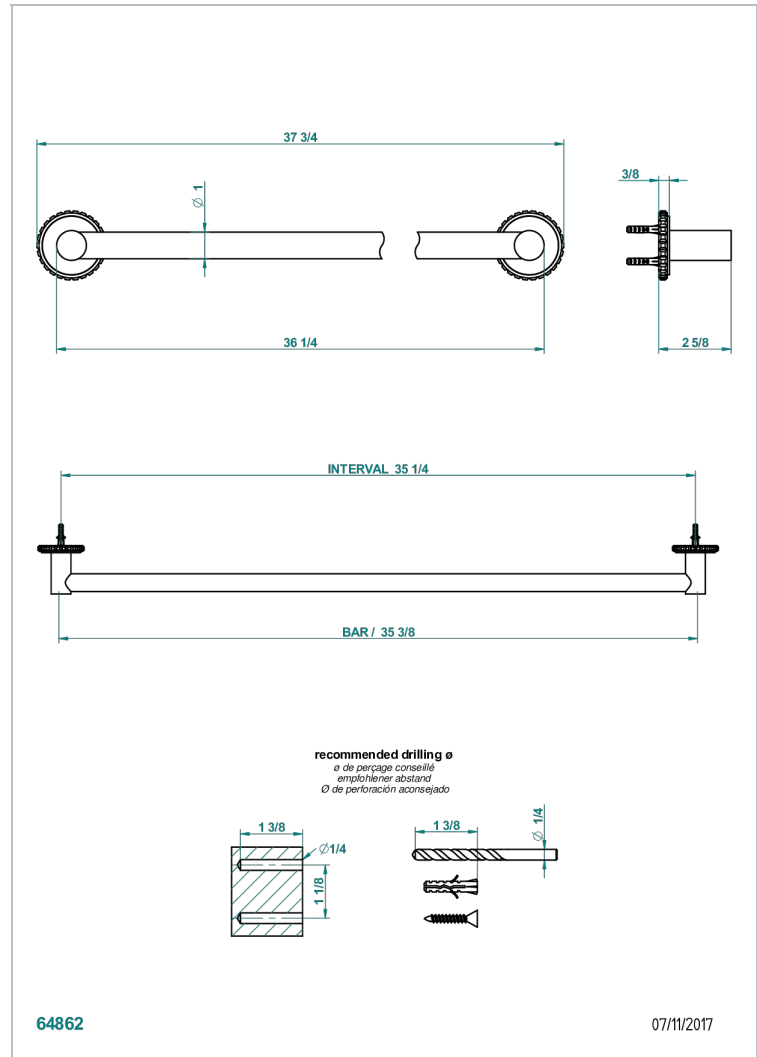

SYSTEM CRYSTAL

G9J-526

Towel bar, 35 1/2" long

THG[®]
PARIS

64862

07/11/2017

CHARACTERISTIC

- System Crystal
- Towel bar, 35 1/2" long