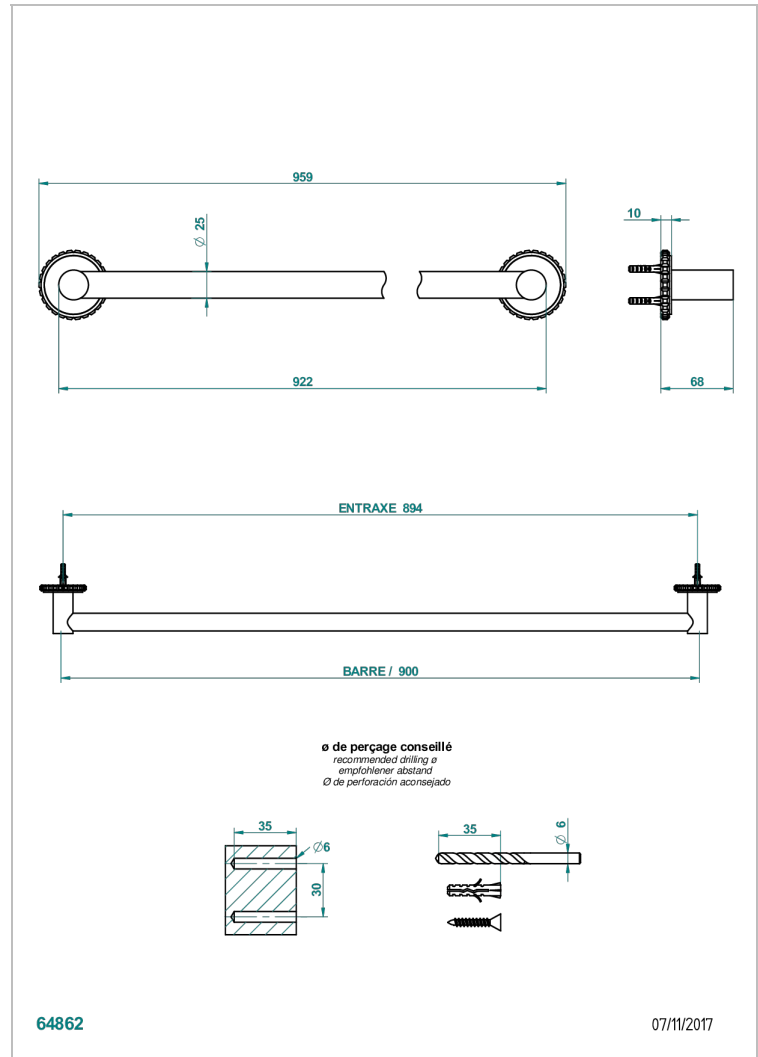

SYSTEM CRYSTAL

G9J-526

Bath towel holder, length: 900 mm

THG[®]
PARIS

CHARACTERISTIC

- System Crystal
- Bath towel holder, length: 900 mm

AVAILABLE FINITIONS

Antique nickel - H28
Black ceram - D30
Blush PVD - H62
Brass color PVD - H49
Brown bronze color PVD - F33
Gold color PVD - H52