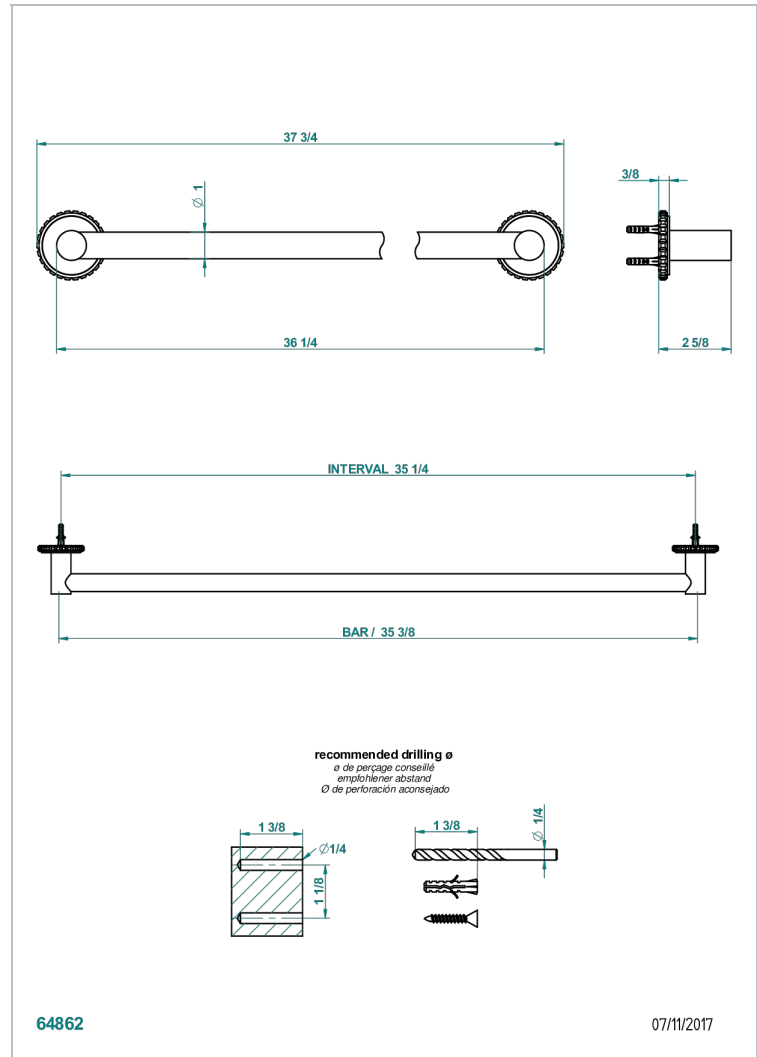

# SYSTEM CRYSTAL

G9J-526

Bath towel holder, length: 900 mm

THG<sup>®</sup>  
PARIS

## CHARACTERISTIC

- System Crystal
- Bath towel holder, length: 900 mm