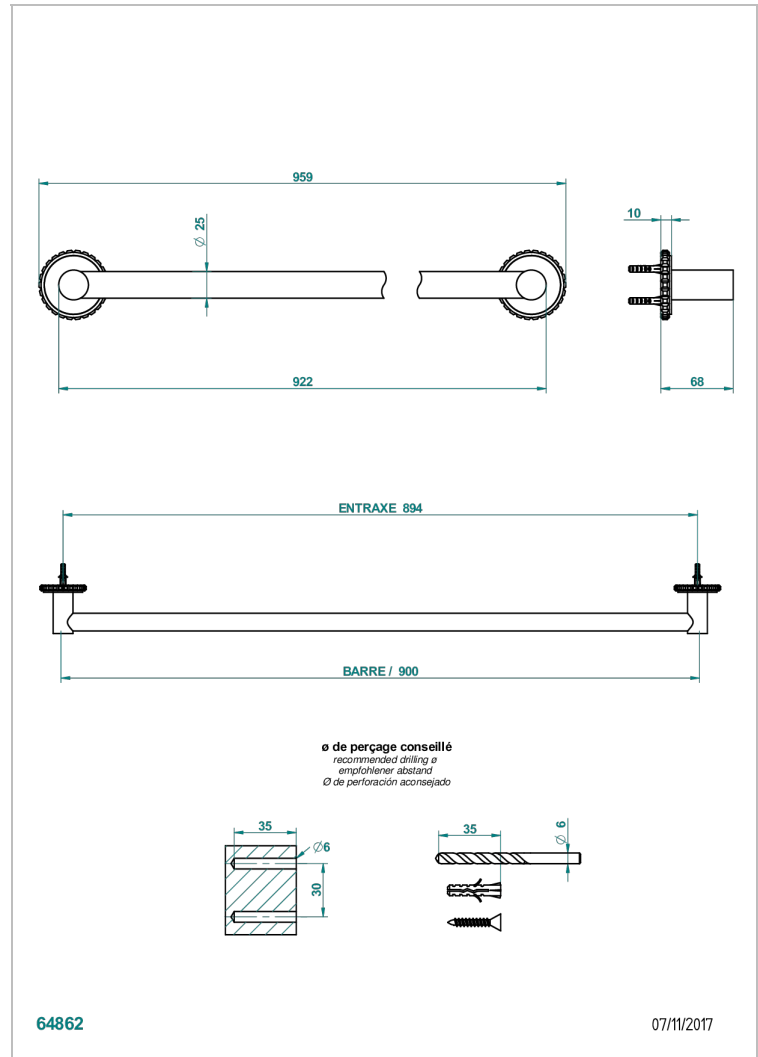

# SYSTEM CRYSTAL

G9J-526

Bath towel holder, length: 900 mm

THG<sup>®</sup>  
PARIS

## CHARACTERISTIC

- System Crystal
- Bath towel holder, length: 900 mm