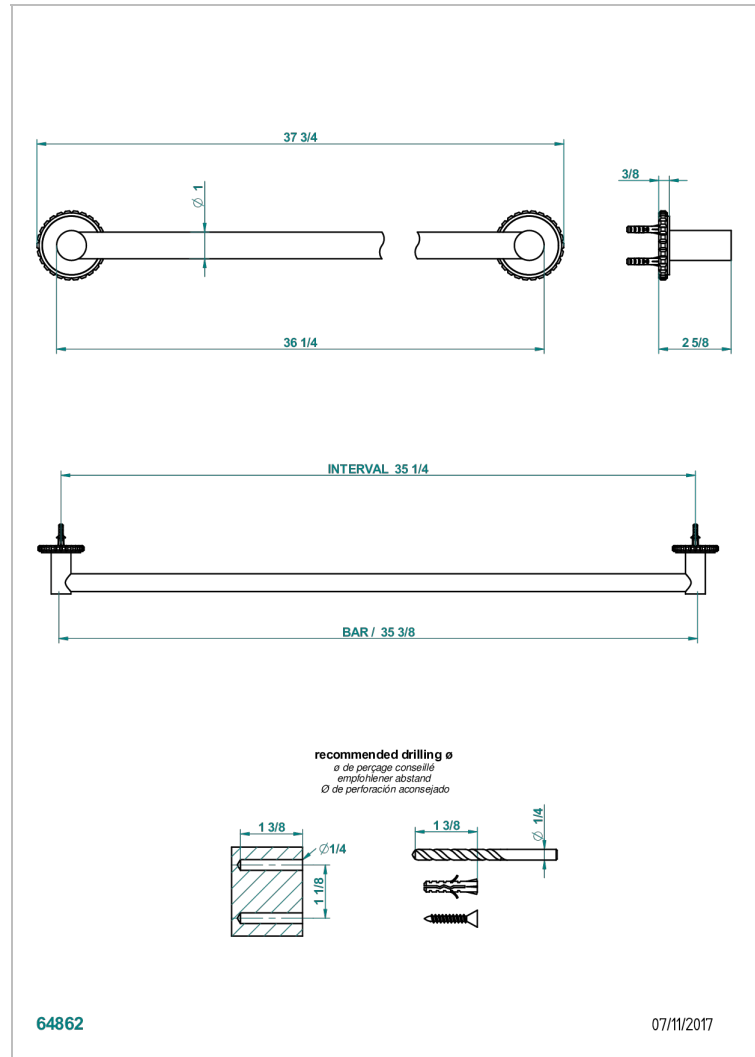

SYSTEM CRYSTAL

G9J-526

Bath towel holder, length: 900 mm

THG[®]
PARIS

CHARACTERISTIC

- System Crystal
- Bath towel holder, length: 900 mm

AVAILABLE FINITIONS

Antique nickel - H28
Black ceram - D30
Blush PVD - H62
Brass color PVD - H49
Brown bronze color PVD - F33
Gold color PVD - H52