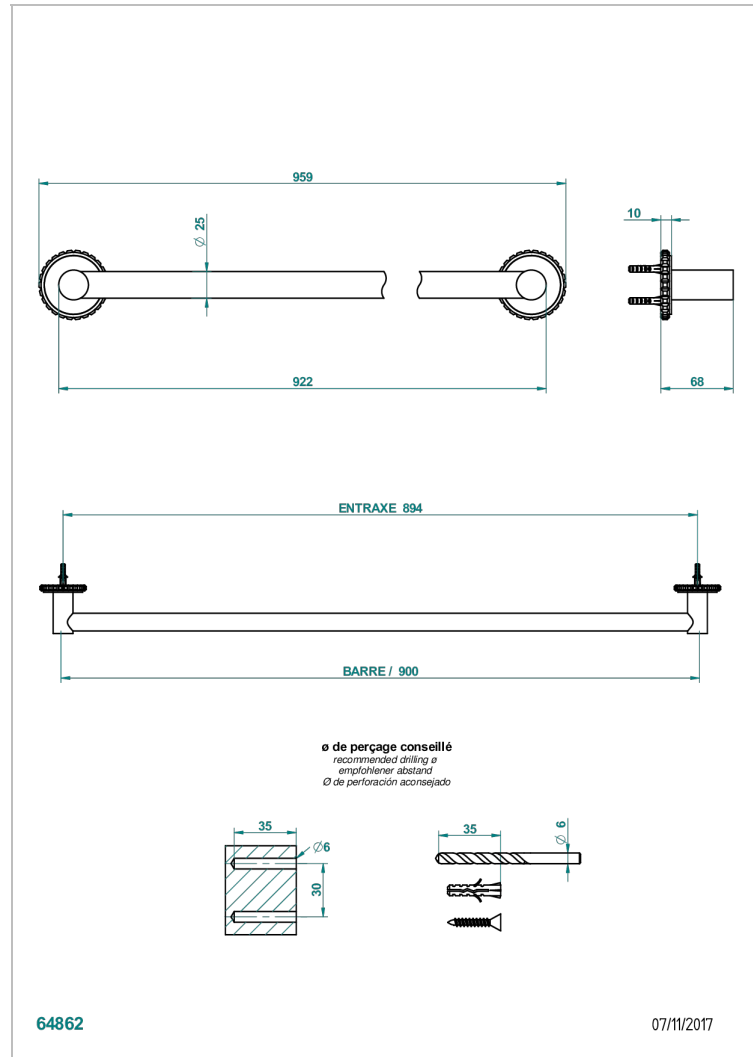

SYSTEM HOWLITE WITH LEVER

G9H-526

Bath towel holder, length: 900 mm

THG[®]
PARIS

CHARACTERISTIC

- System Howlite with lever
- Bath towel holder, length: 900 mm

AVAILABLE FINITIONS

Antique nickel - H28
Black ceram - D30
Blush PVD - H62
Brass color PVD - H49
Brown bronze color PVD - F33
Gold color PVD - H52