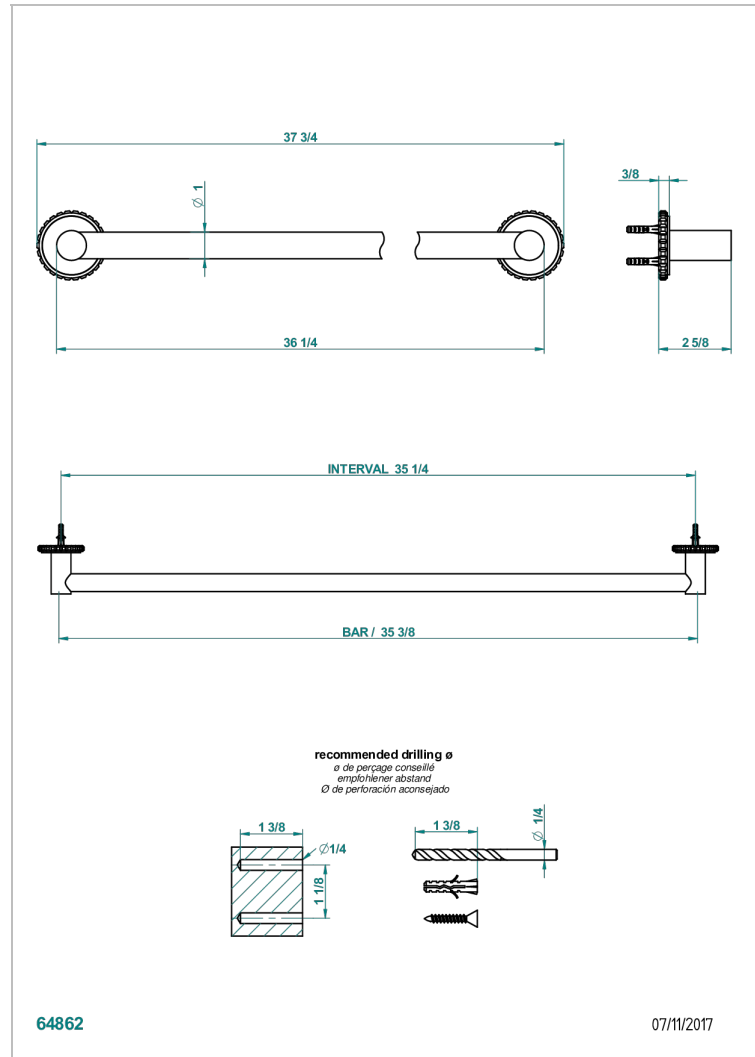

SYSTEM HOWLITE WITH LEVER

G9H-526

Bath towel holder, length: 900 mm

THG[®]
PARIS

CHARACTERISTIC

- System Howlite with lever
- Bath towel holder, length: 900 mm

AVAILABLE FINITIONS

Antique nickel - H28
Black ceram - D30
Blush PVD - H62
Brass color PVD - H49
Brown bronze color PVD - F33
Gold color PVD - H52