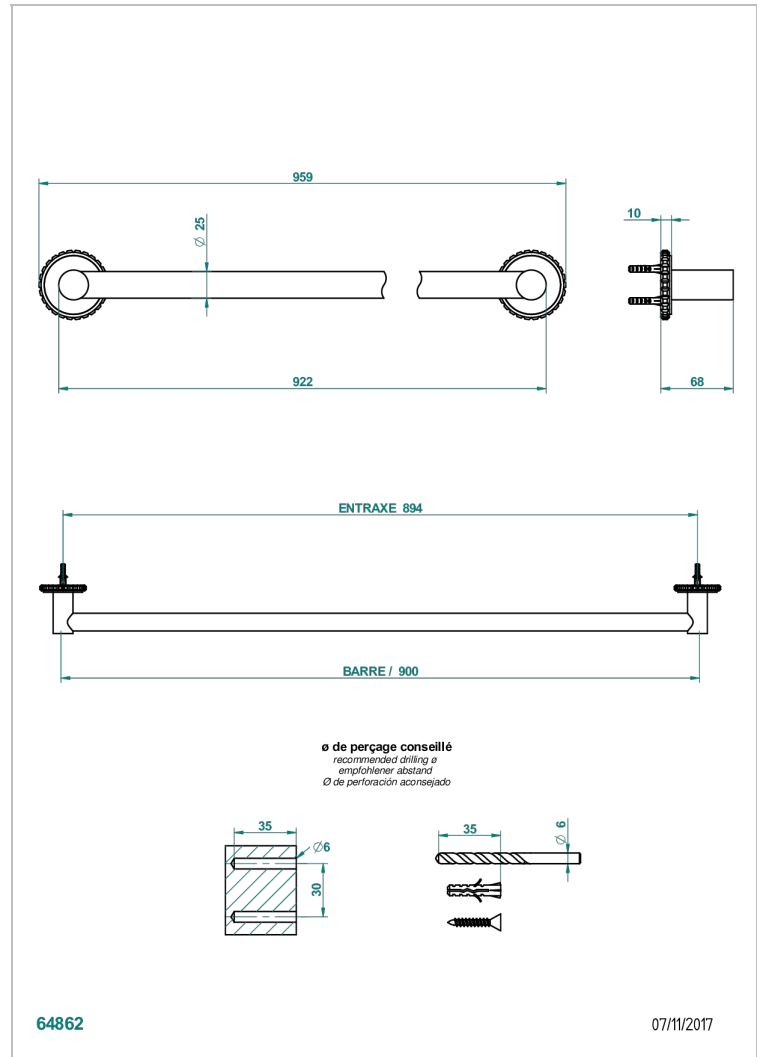

SYSTEM HOWLITE

G9G-526

Towel bar, 35 1/2" long

THG[®]
PARIS

CHARACTERISTIC

- System Howlite
- Towel bar, 35 1/2" long

AVAILABLE FINITIONS

Black ceram - D30
Blush PVD - H62
Brass color PVD - H49
Brown bronze color PVD - F33
Chrome polished - A02
Copper antique matt, coated - H07