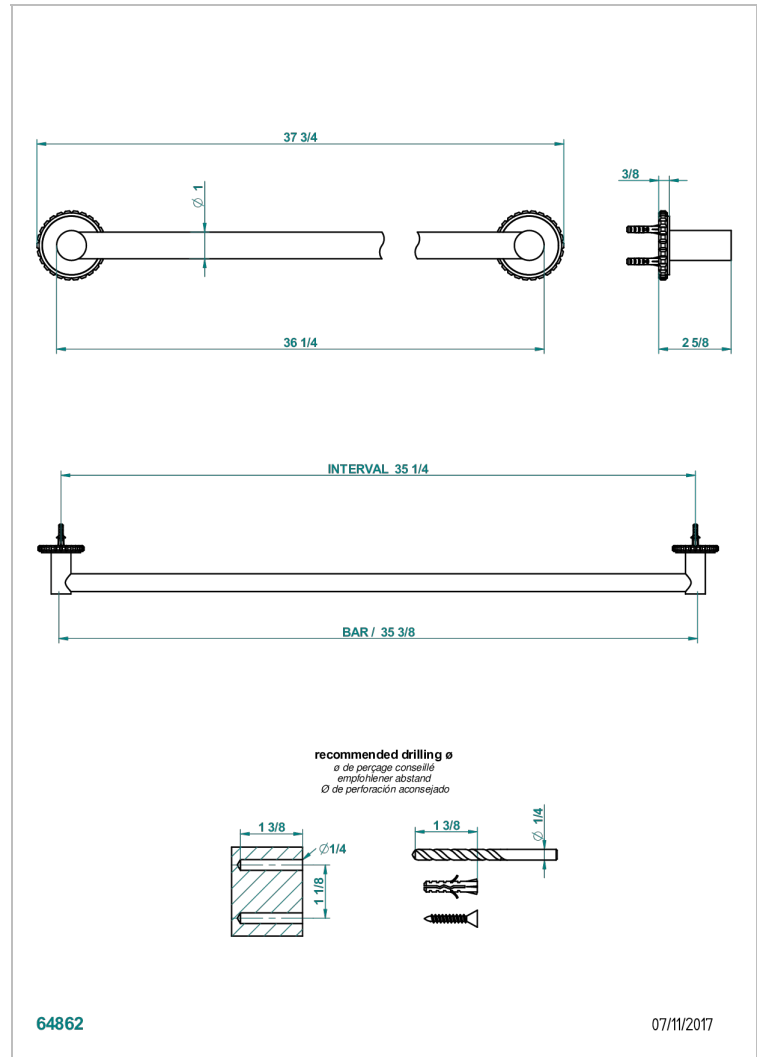

SYSTEM HOWLITE

G9G-526

Towel bar, 35 1/2" long

THG[®]
PARIS

64862

07/11/2017

CHARACTERISTIC

- System Howlite
- Towel bar, 35 1/2" long