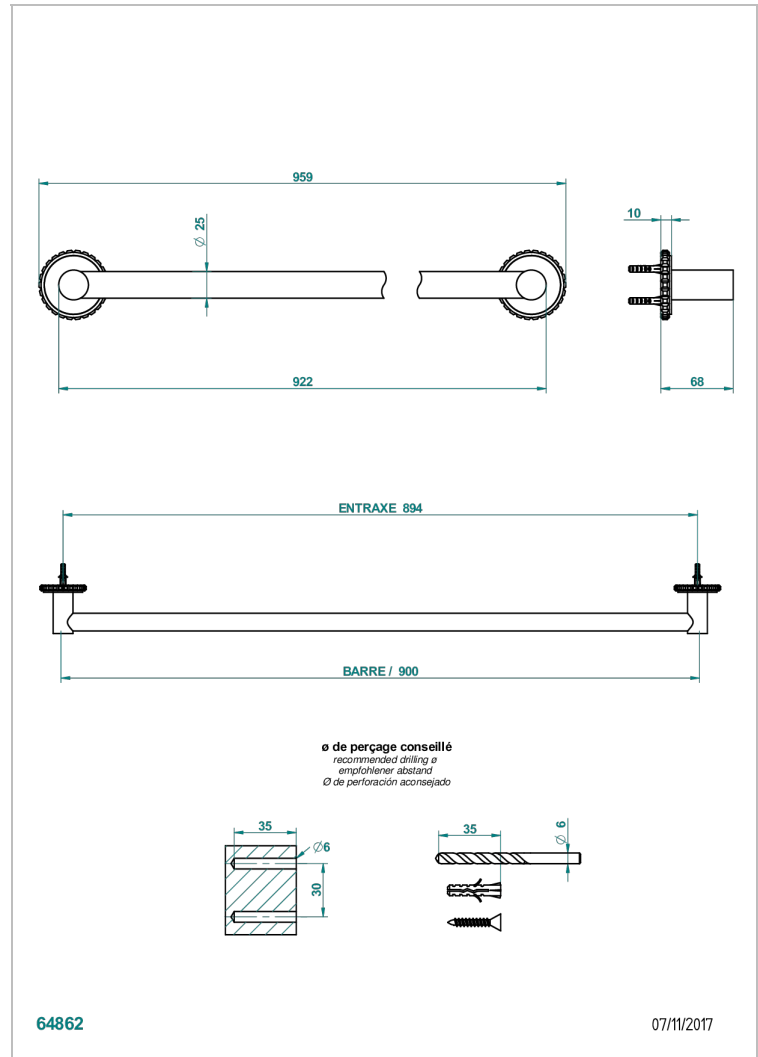

SYSTEM HOWLITE

G9G-526

Bath towel holder, length: 900 mm

THG[®]
PARIS

CHARACTERISTIC

- System Howlite
- Bath towel holder, length: 900 mm

AVAILABLE FINITIONS

Antique nickel - H28
Black ceram - D30
Blush PVD - H62
Brass color PVD - H49
Brown bronze color PVD - F33
Gold color PVD - H52