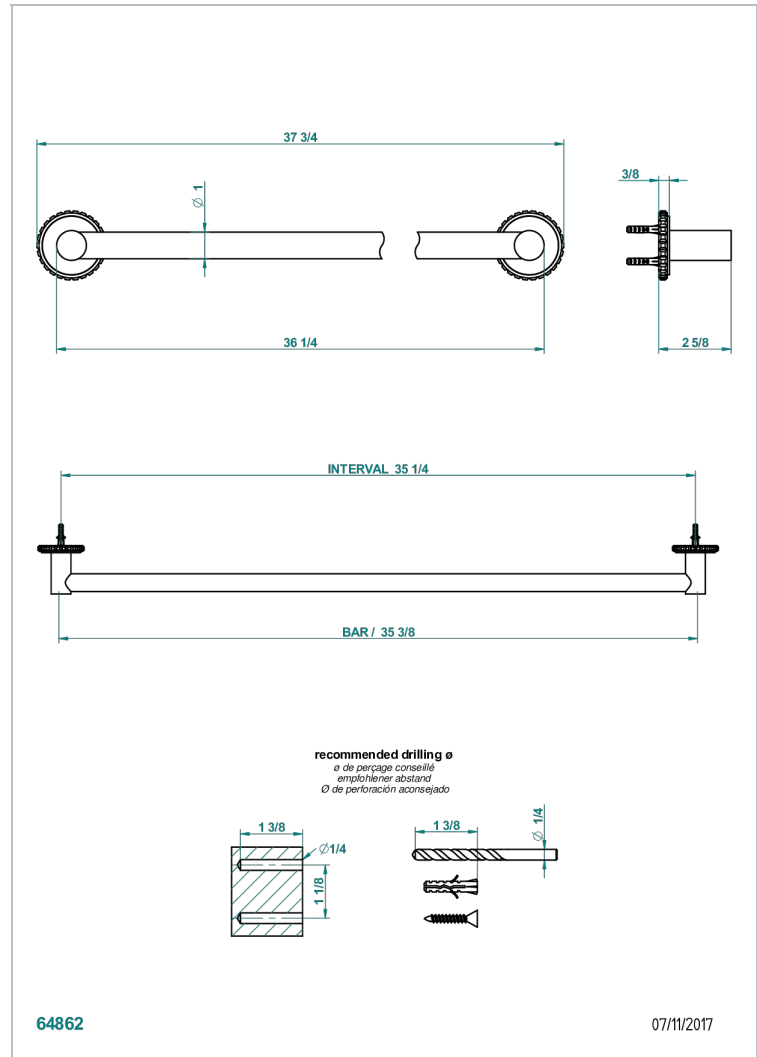

# SYSTEM HOWLITE

G9G-526

Bath towel holder, length: 900 mm

THG<sup>®</sup>  
PARIS

## CHARACTERISTIC

- System Howlite
- Bath towel holder, length: 900 mm