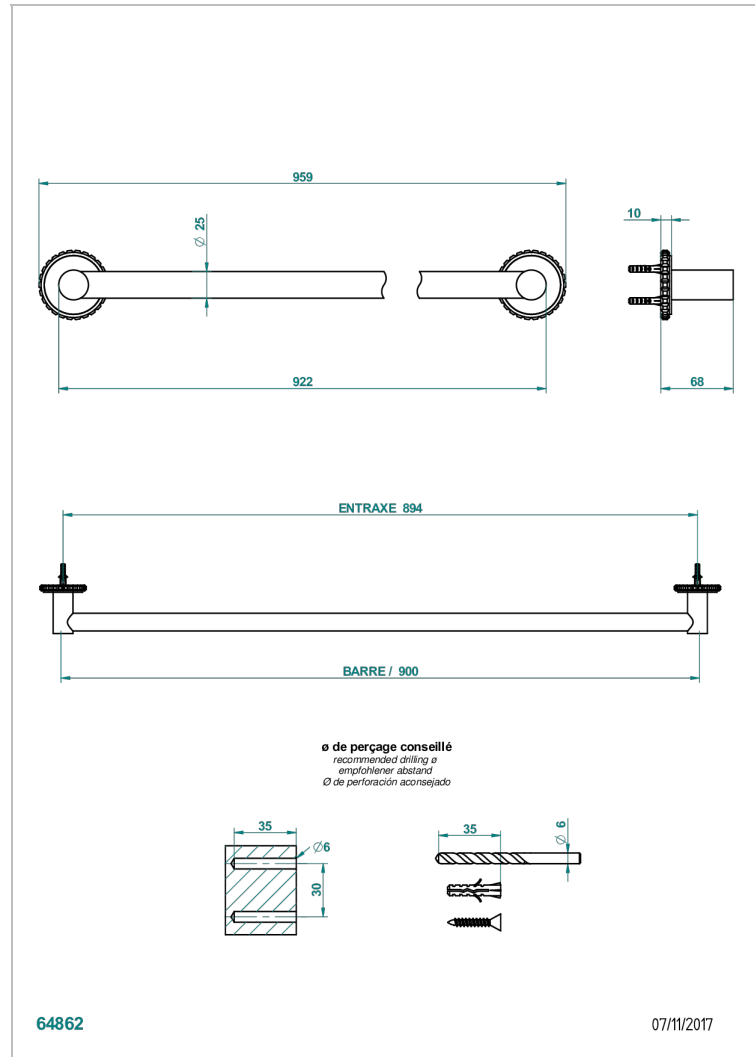

# SYSTEM HOWLITE

G9G-526

Bath towel holder, length: 900 mm

THG<sup>®</sup>  
PARIS

## CHARACTERISTIC

- System Howlite
- Bath towel holder, length: 900 mm