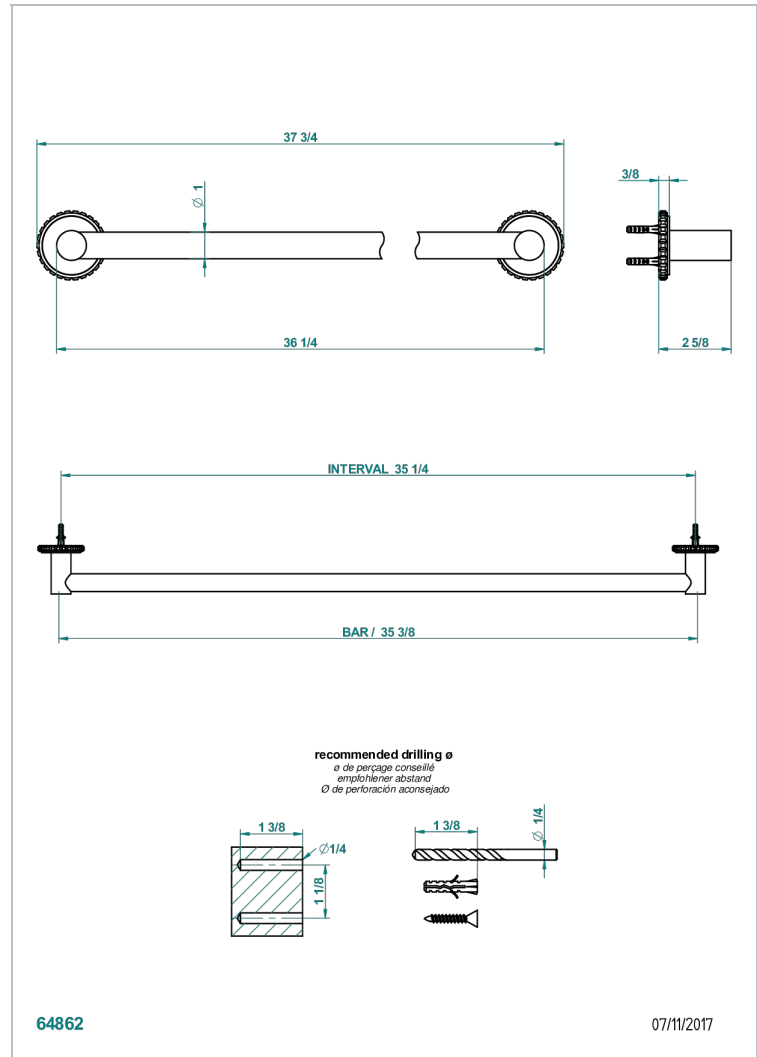

SYSTEM HOWLITE

G9G-526

Bath towel holder, length: 900 mm

THG[®]
PARIS

CHARACTERISTIC

- System Howlite
- Bath towel holder, length: 900 mm

AVAILABLE FINITIONS

Antique nickel - H28
Black ceram - D30
Blush PVD - H62
Brass color PVD - H49
Brown bronze color PVD - F33
Gold color PVD - H52

Nickel color PVD - H55
Polished chrome (color finish) - A02
Polished gold (color finish) - F01
Polished nickel - B01
Soft gold - F30
Soft matt gold - F31

Umber PVD - H66
Varnished matt antique red copper
(color finish) - H07