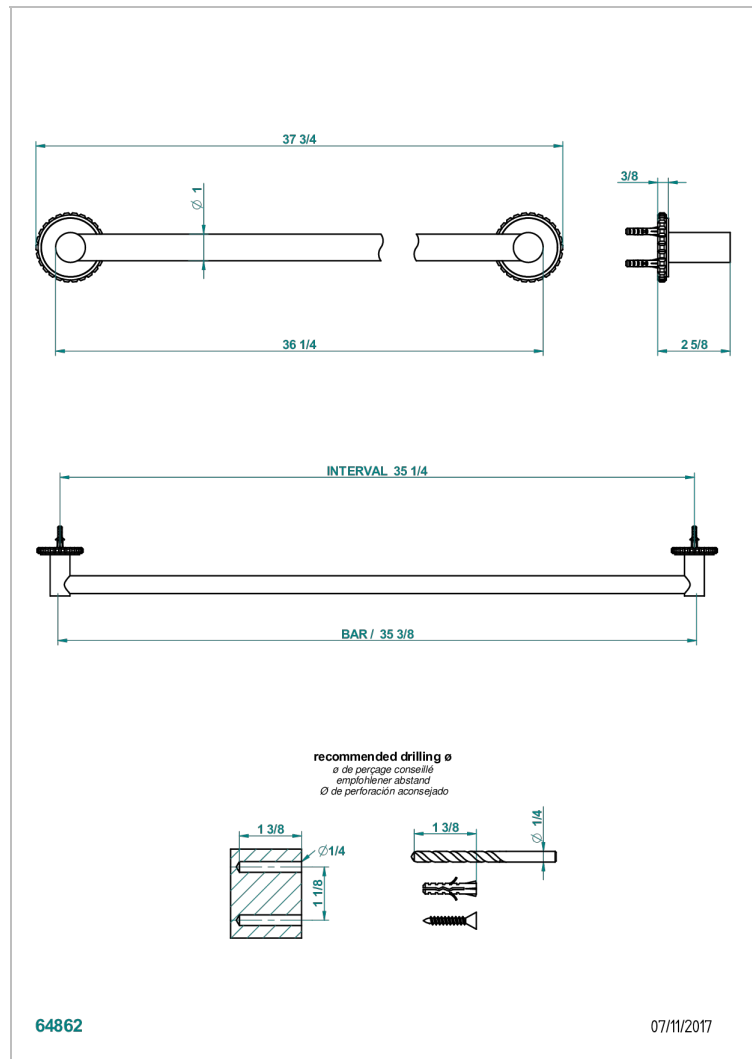

# SYSTEM SQUARED METAL WITH LEVER

G9F-526

Toallero lg 900 mm

THG<sup>®</sup>  
PARIS

## CARACTERÍSTICAS

- System Squared Metal with lever
- Toallero lg 900 mm